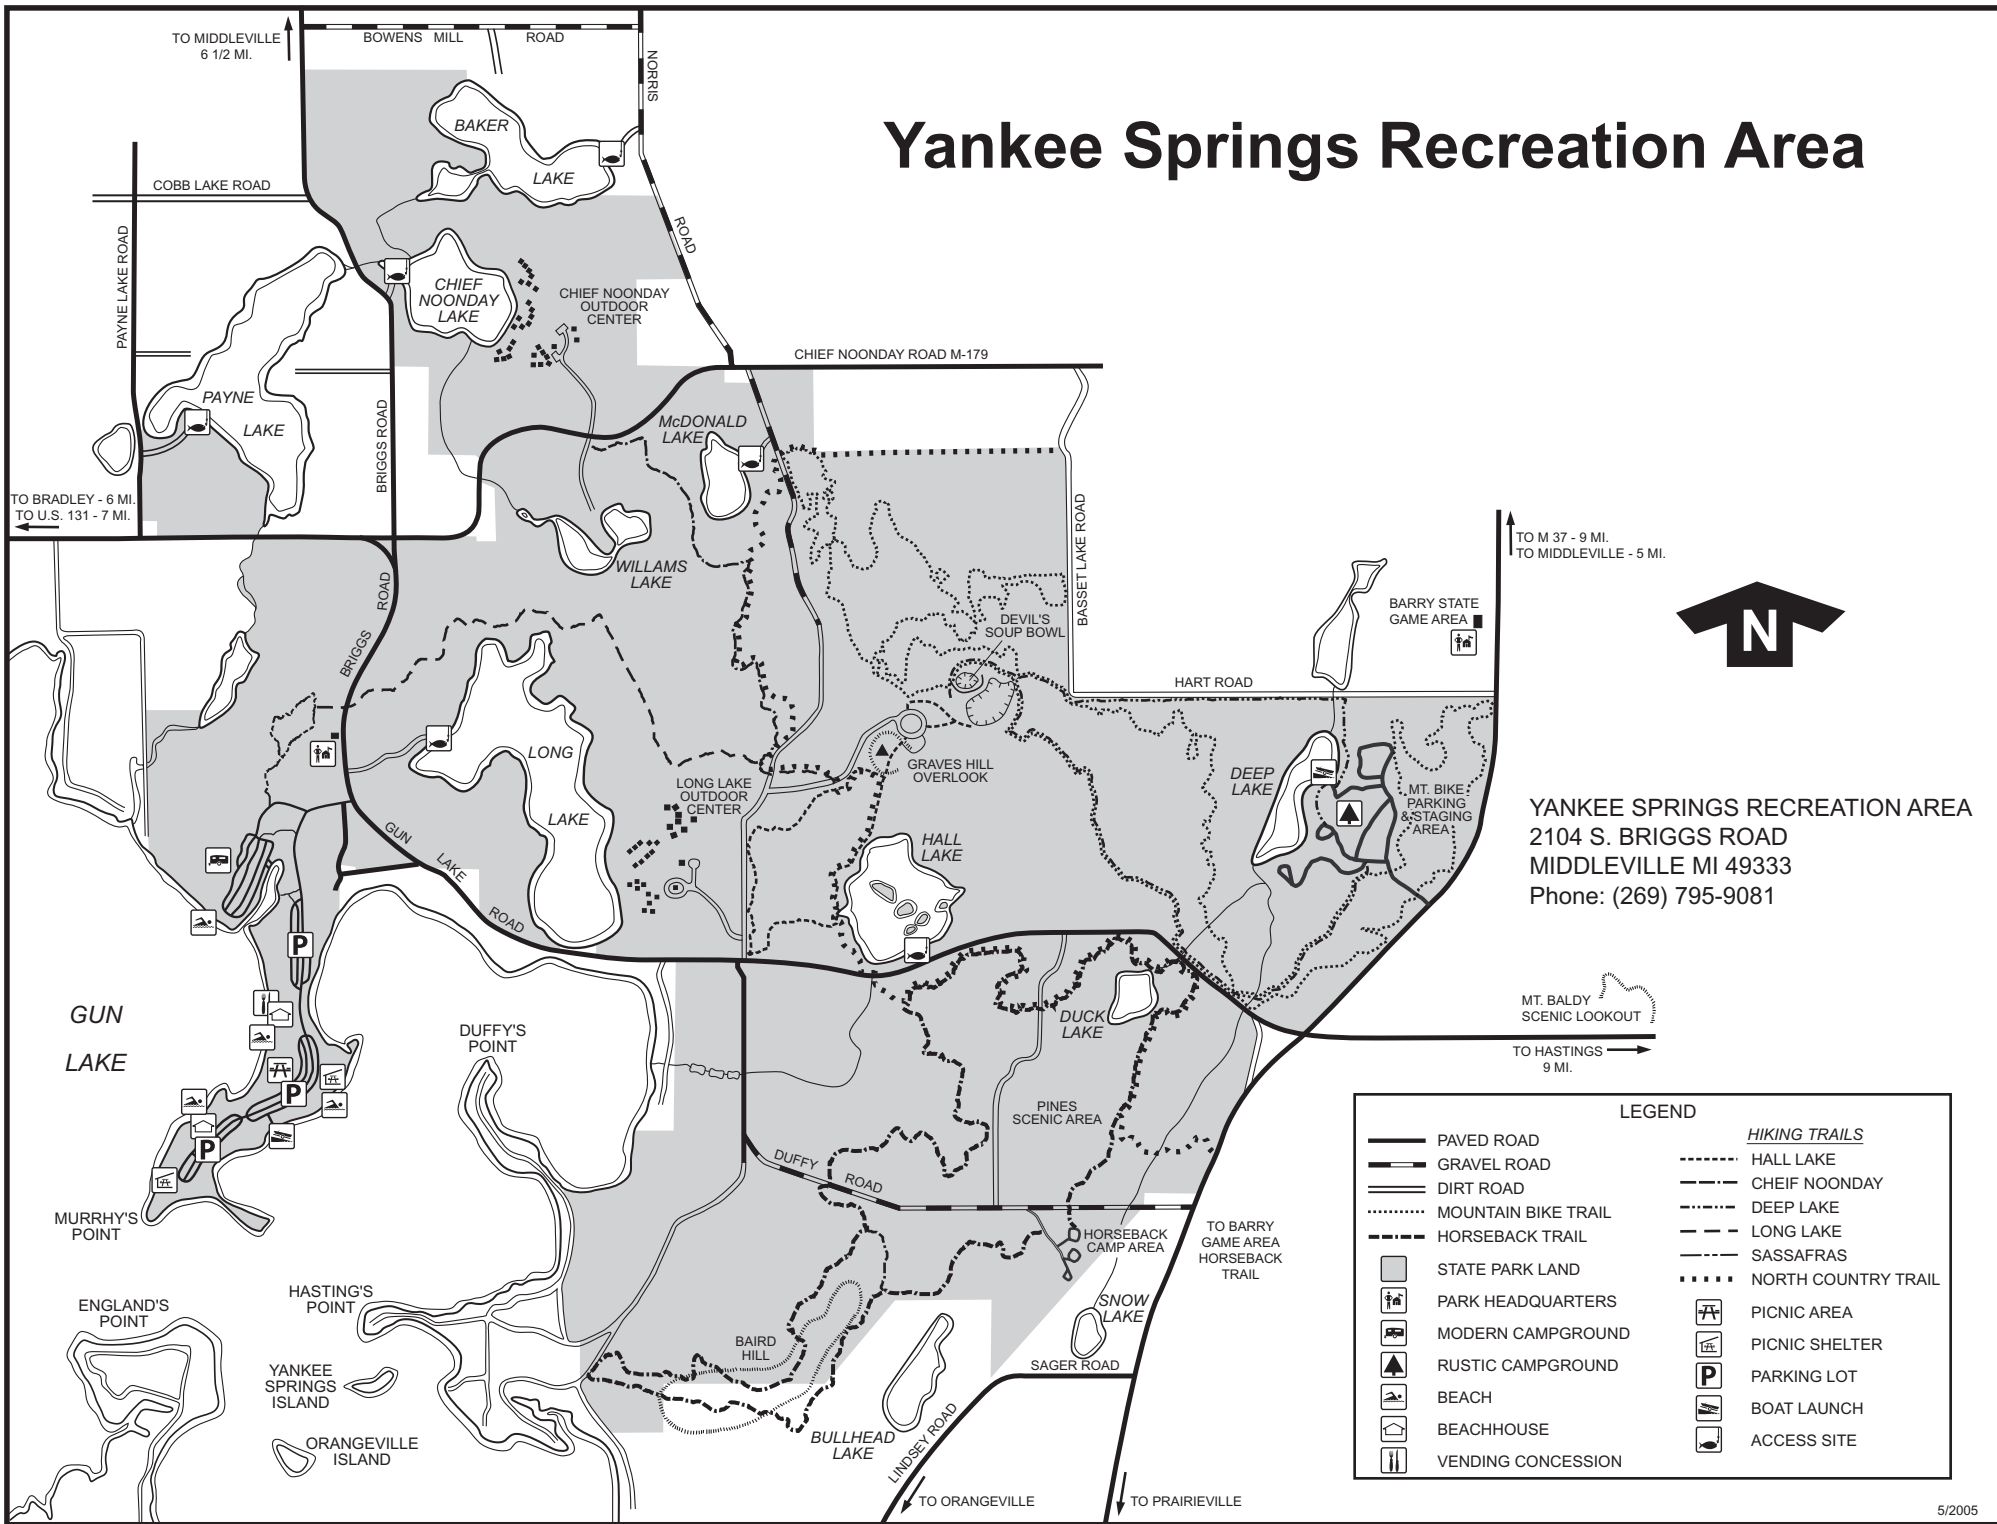

Yankee Springs Recreation Area

YANKEE SPRINGS RECREATION AREA
 2104 S. BRIGGS ROAD
 MIDDLEVILLE MI 49333
 Phone: (269) 795-9081

LEGEND	
	PAVED ROAD
	GRAVEL ROAD
	DIRT ROAD
	MOUNTAIN BIKE TRAIL
	HORSEBACK TRAIL
	STATE PARK LAND
	PARK HEADQUARTERS
	MODERN CAMPGROUND
	RUSTIC CAMPGROUND
	BEACH
	BEACHHOUSE
	VENDING CONCESSION
	HALL LAKE
	CHEIF NOONDAY
	DEEP LAKE
	LONG LAKE
	SASSAFRAS
	NORTH COUNTRY TRAIL
	PICNIC AREA
	PICNIC SHELTER
	PARKING LOT
	BOAT LAUNCH
	ACCESS SITE