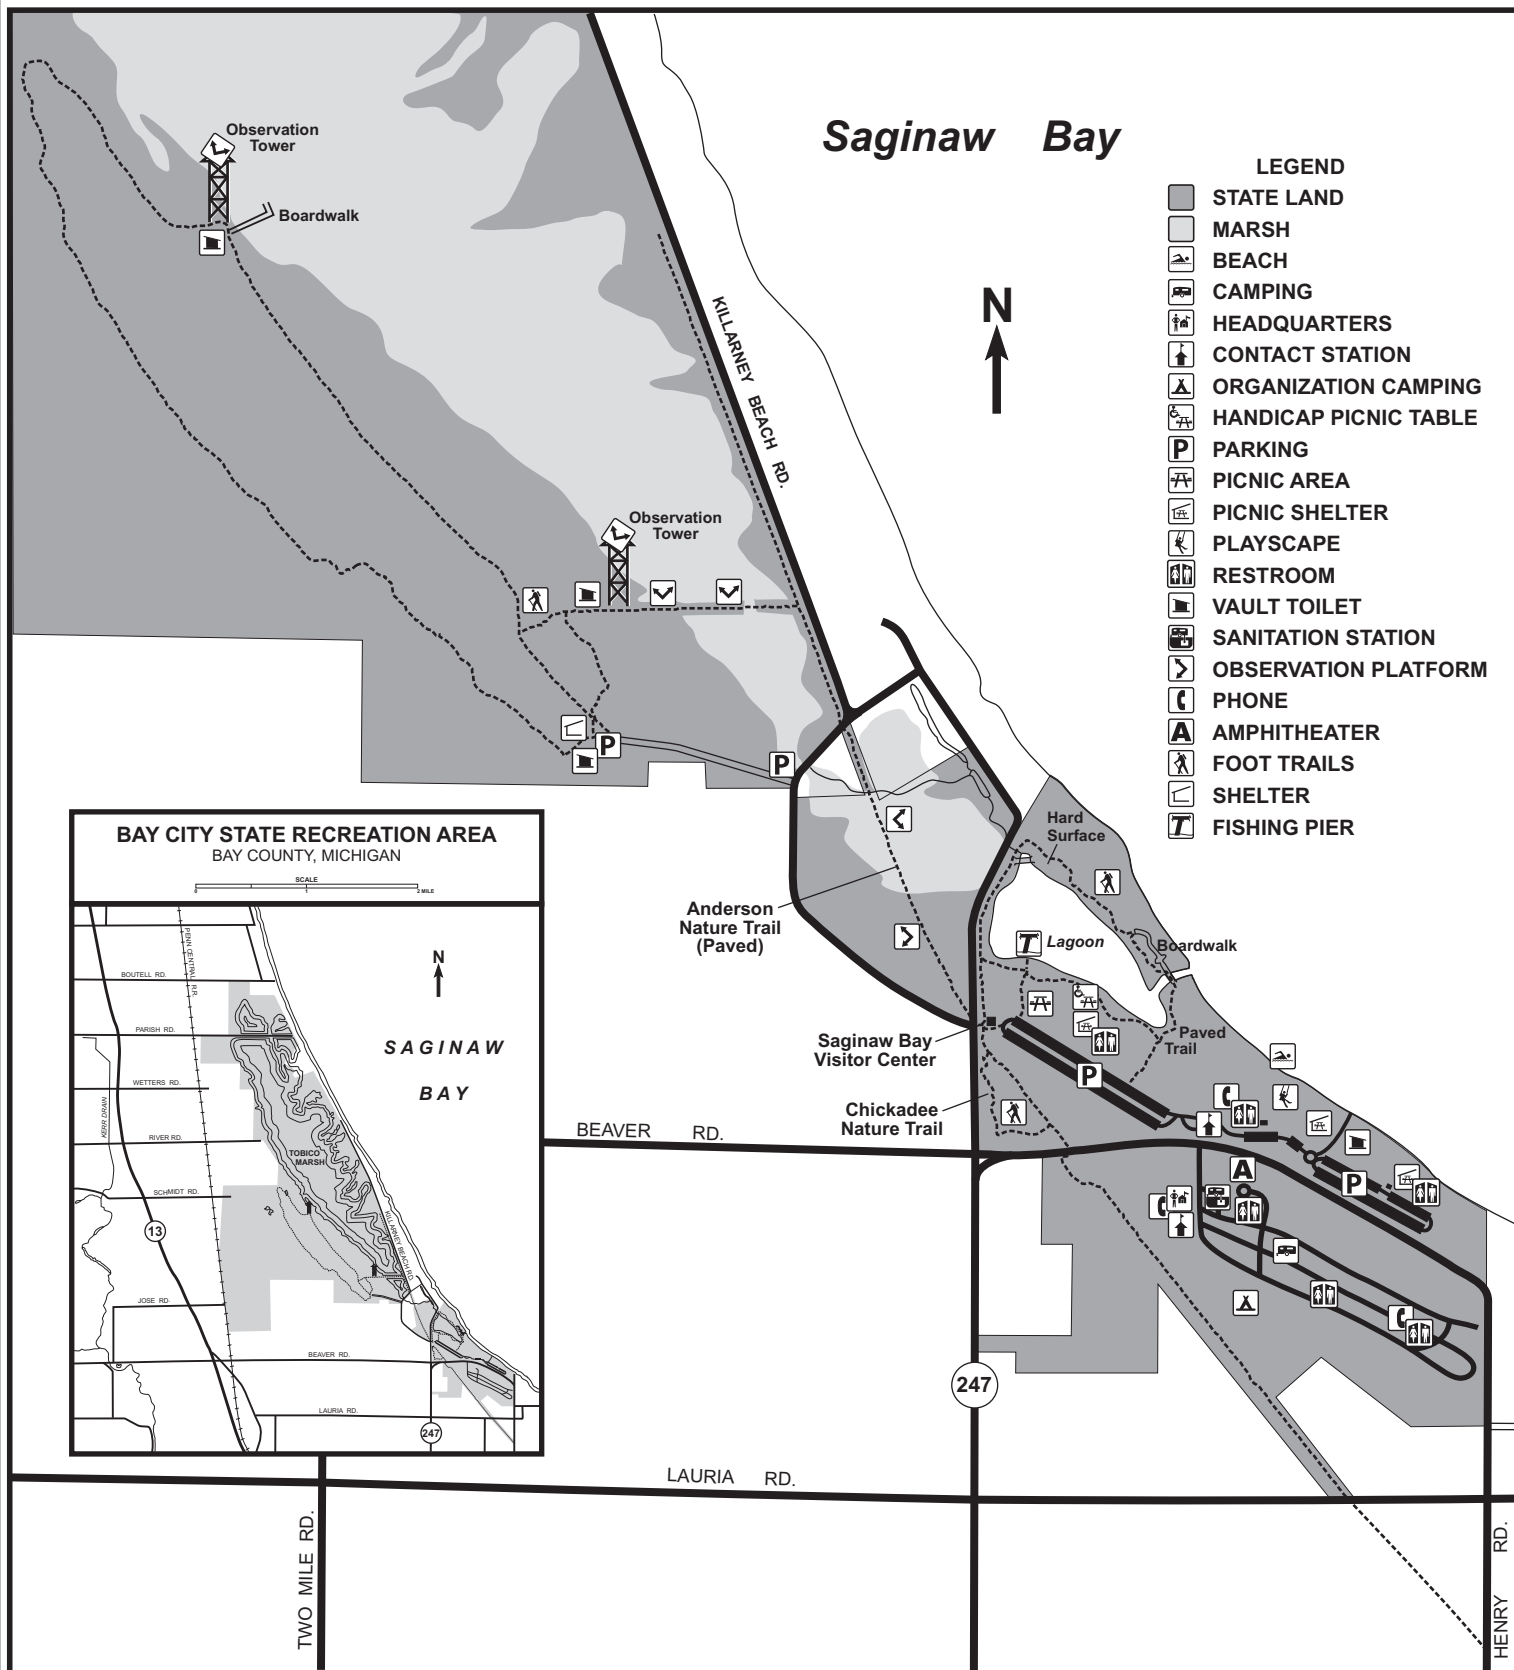

# Bay City State Recreation Area

## LEGEND

- STATE LAND
- MARSH
- BEACH
- CAMPING
- HEADQUARTERS
- CONTACT STATION
- ORGANIZATION CAMPING
- HANDICAP PICNIC TABLE
- PARKING
- PICNIC AREA
- PICNIC SHELTER
- PLAYScape
- RESTROOM
- VAULT TOILET
- SANITATION STATION
- OBSERVATION PLATFORM
- PHONE
- AMPHITHEATER
- FOOT TRAILS
- SHELTER
- FISHING PIER