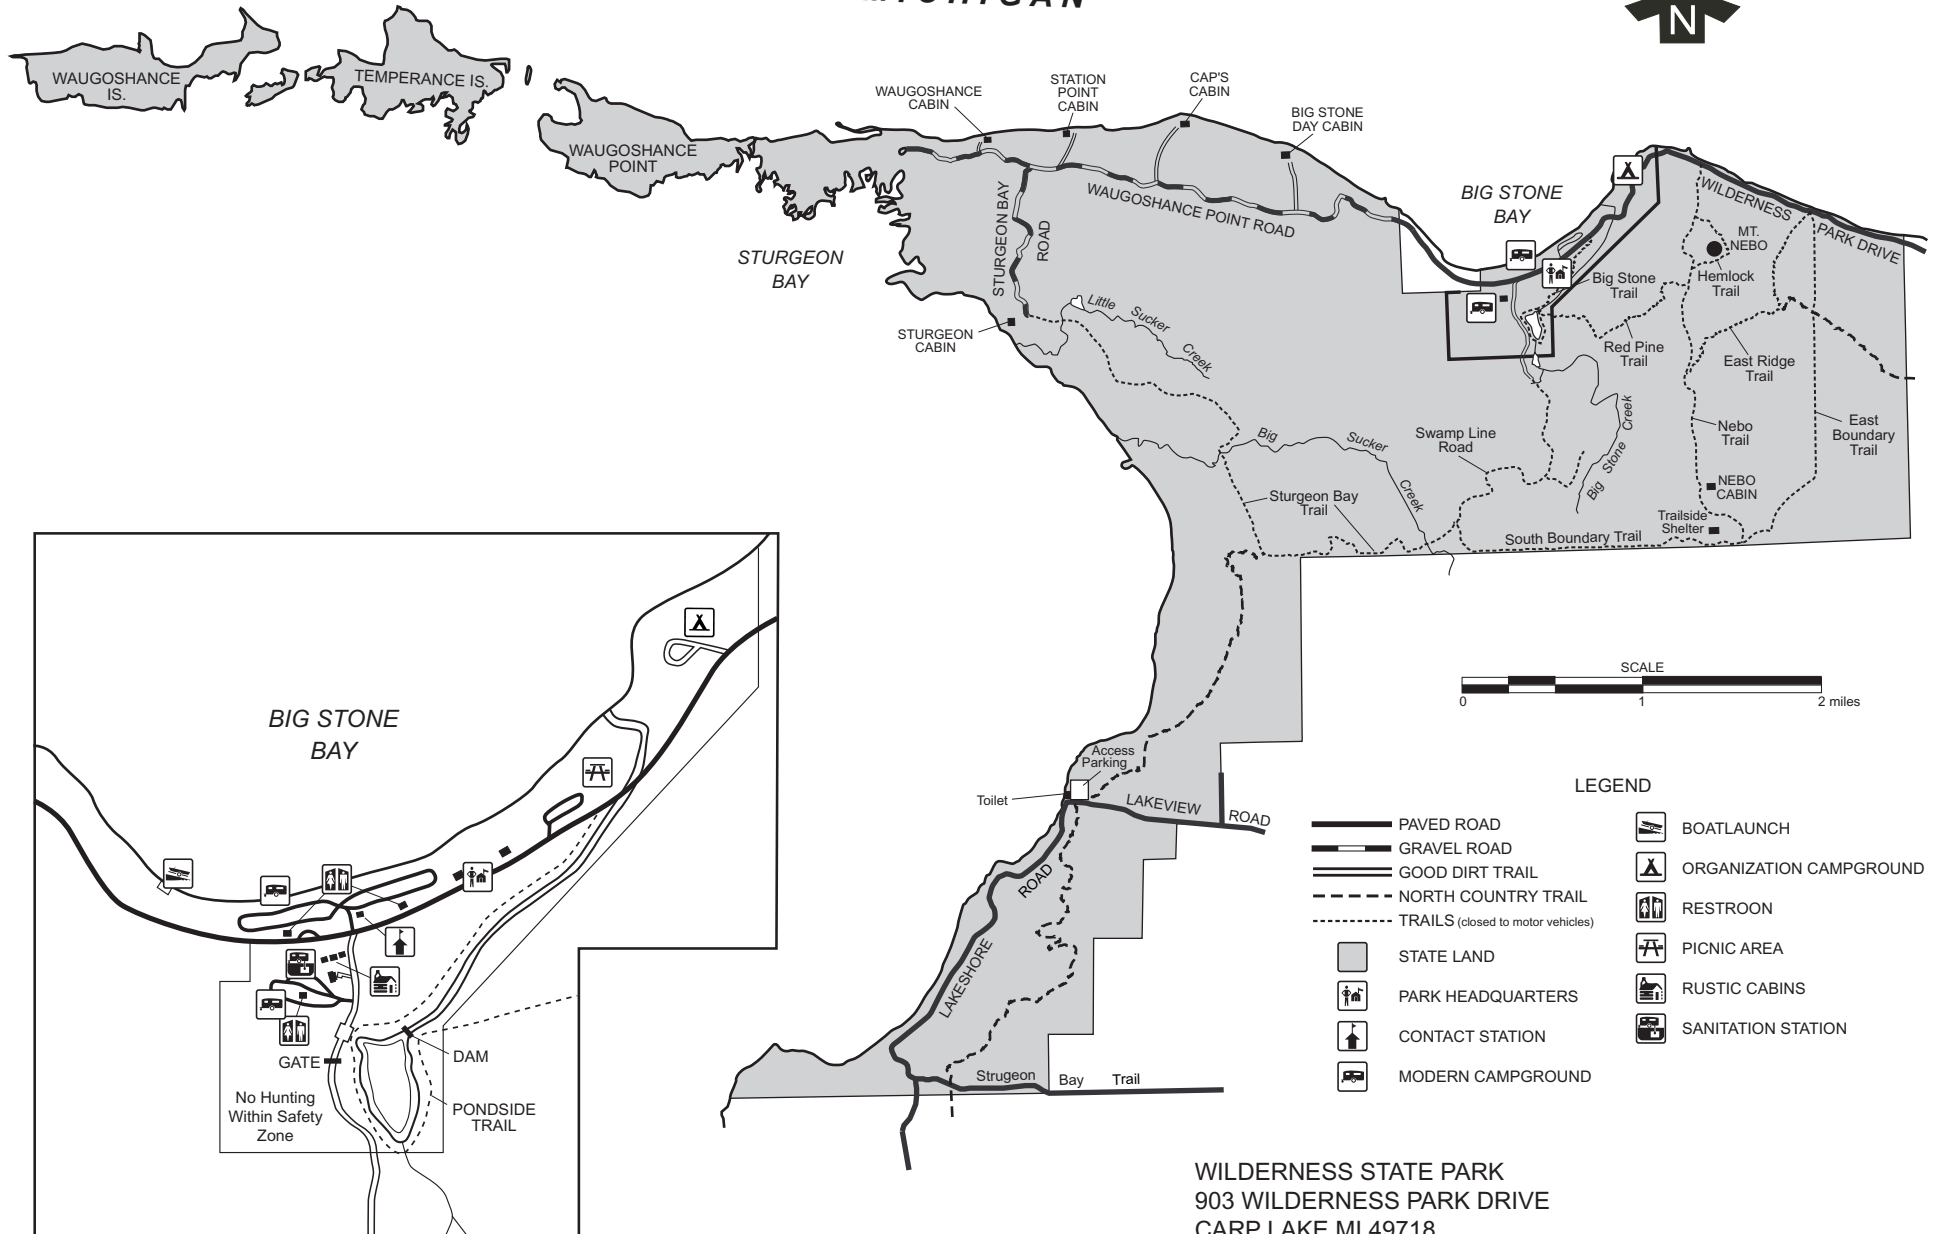

Wilderness State Park

LAKE MICHIGAN

WILDERNESS STATE PARK
 903 WILDERNESS PARK DRIVE
 CARP LAKE MI 49718
 (231) 436-5381