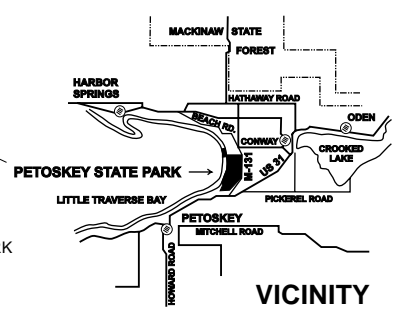

Petoskey State Park

LITTLE
TRAVERSE
BAY

LEGEND

- PAVED ROAD
- FOOT TRAIL
- STATE LAND
- HEADQUARTERS
- CAMPGROUND
- ORGANIZATION CAMPGROUND
- RESTROOMS
- PARKING
- BEACH
- PICNIC AREA
- SANITATION STATION
- MINI-CABIN

LOCATION

PETOSKEY STATE PARK
2475 M-119 HIGHWAY
PETOSKEY MI 49770
Phone: (231) 347-2311

VICINITY