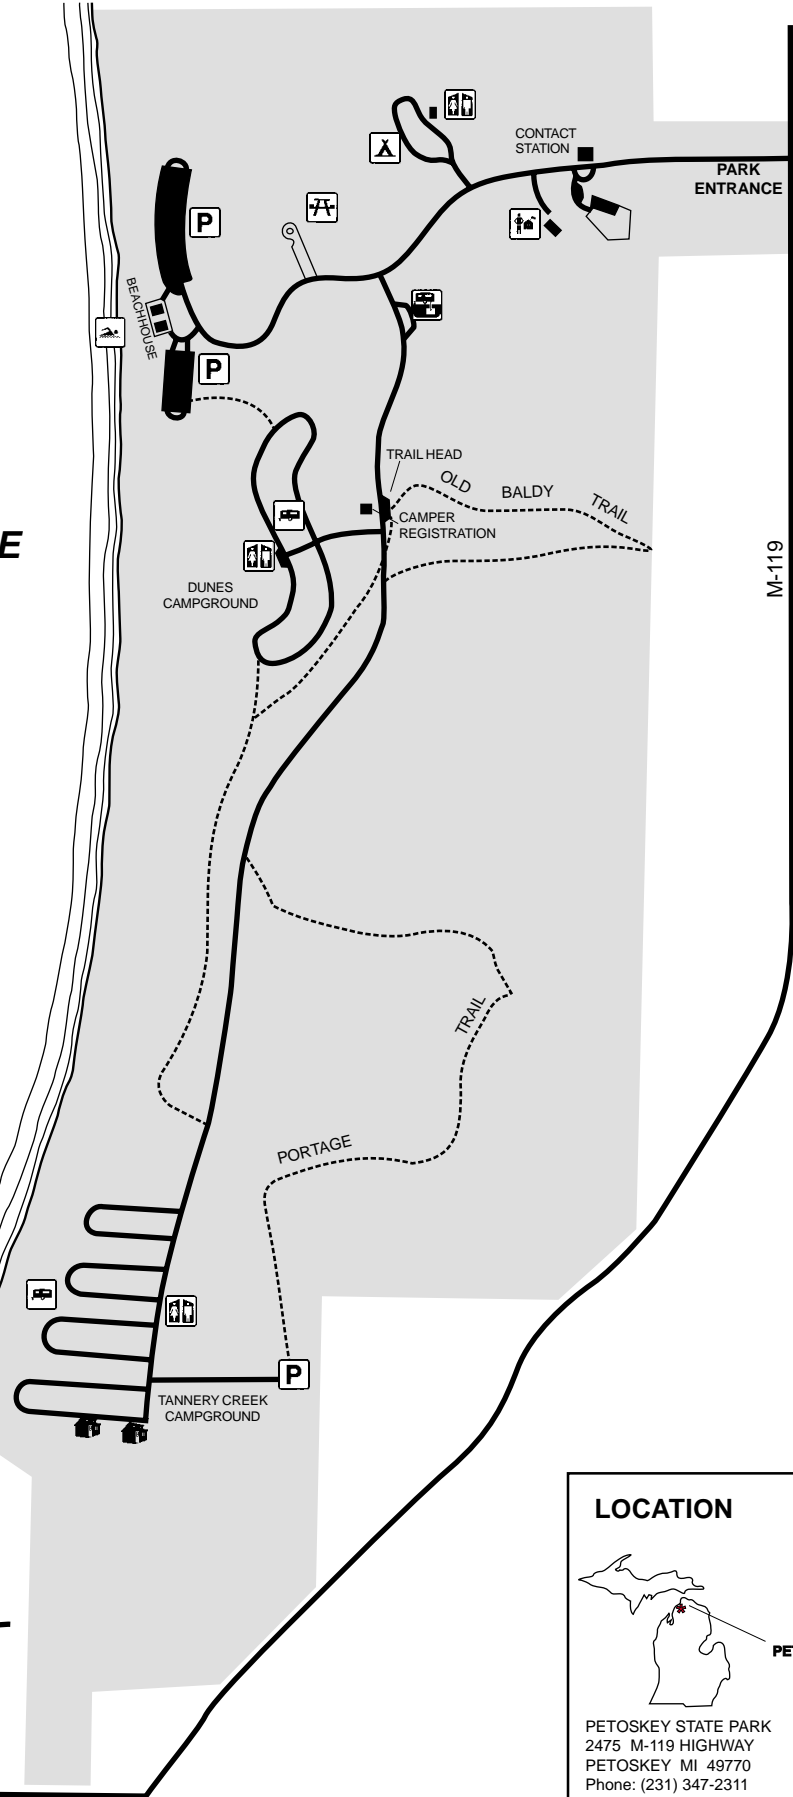

Petoskey State Park

LITTLE
TRAVERSE
BAY

LEGEND

- PAVED ROAD
- FOOT TRAIL
- STATE LAND
- HEADQUARTERS
- CAMPGROUND
- ORGANIZATION CAMPGROUND
- RESTROOMS
- PARKING
- BEACH
- PICNIC AREA
- SANITATION STATION
- MINI-CABIN

LOCATION

PETOSKEY STATE PARK
2475 M-119 HIGHWAY
PETOSKEY MI 49770
Phone: (231) 347-2311

VICINITY