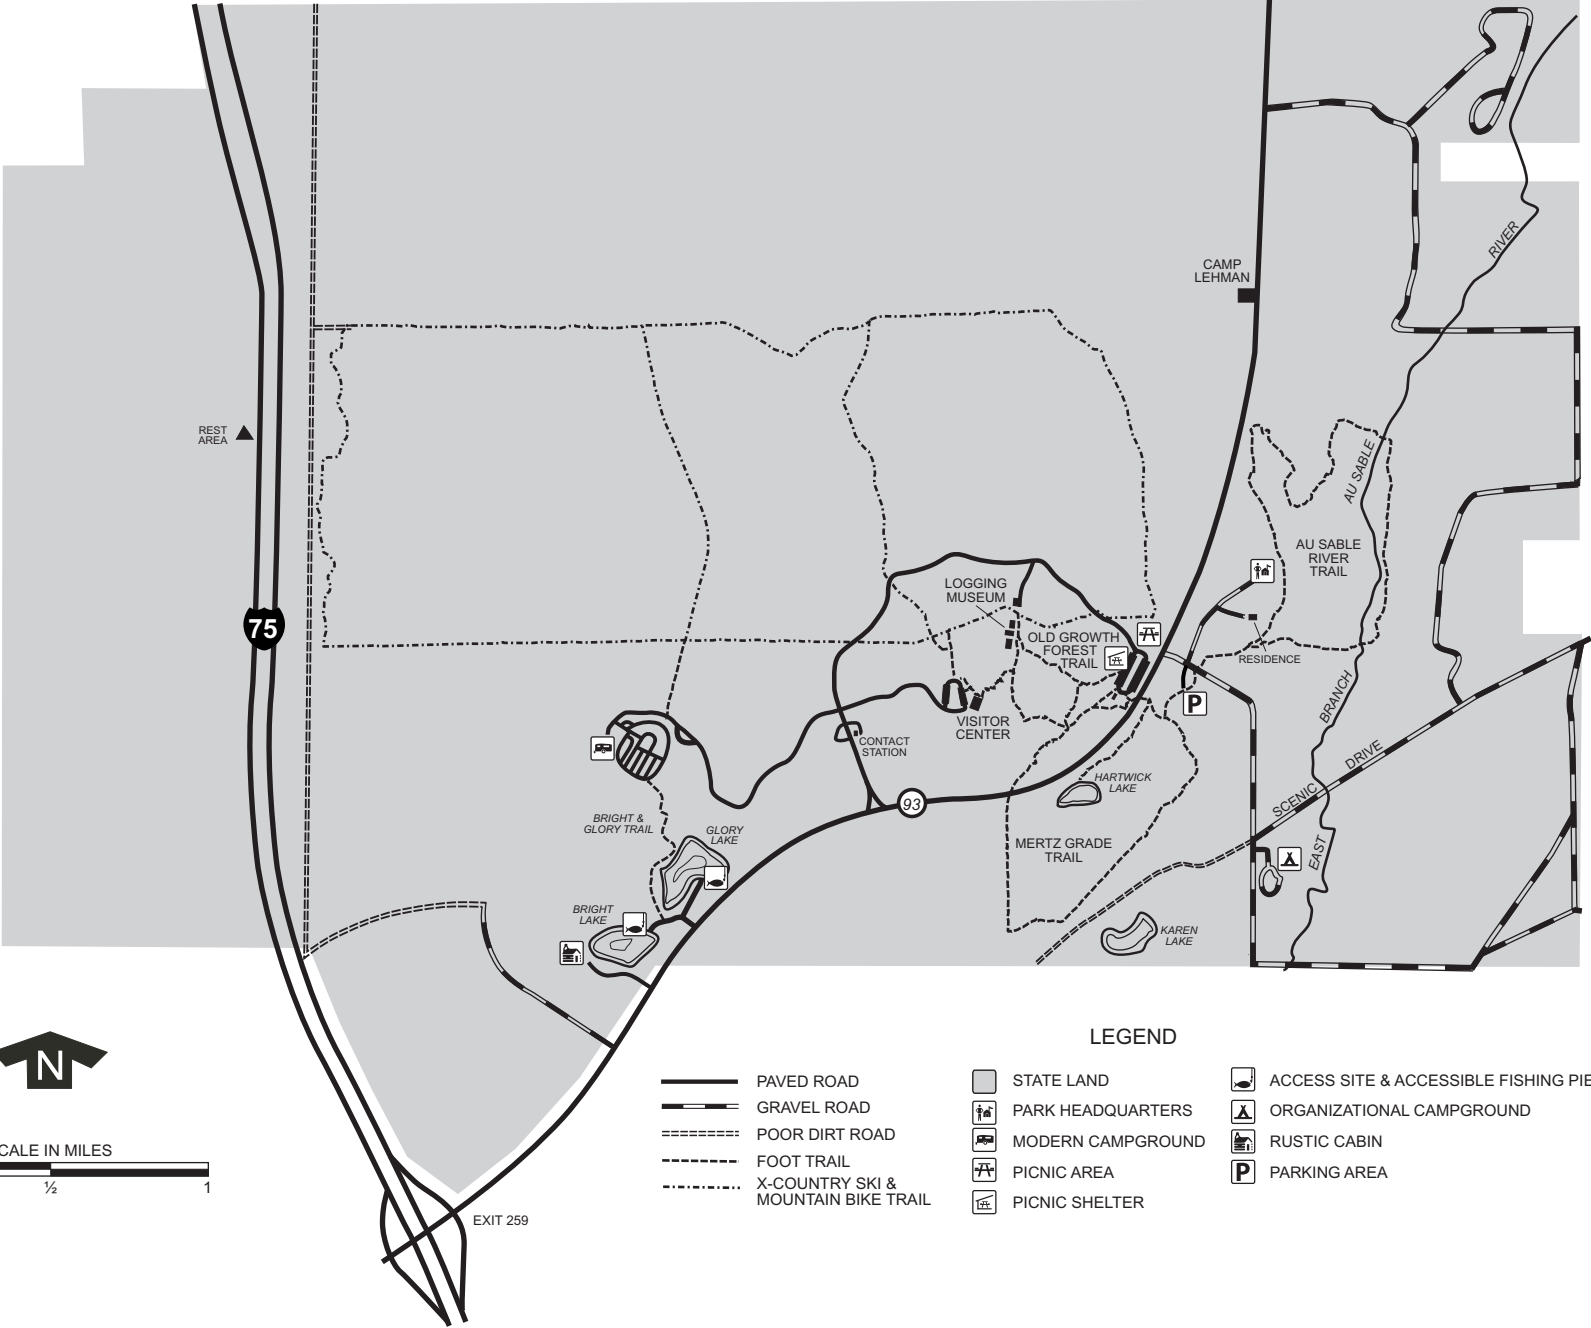

# Hartwick Pines State Park

LEGEND					
	PAVED ROAD		STATE LAND		ACCESS SITE & ACCESSIBLE FISHING PIER
	GRAVEL ROAD		PARK HEADQUARTERS		ORGANIZATIONAL CAMPGROUND
	POOR DIRT ROAD		MODERN CAMPGROUND		RUSTIC CABIN
	FOOT TRAIL		PICNIC AREA		PARKING AREA
	X-COUNTRY SKI & MOUNTAIN BIKE TRAIL		PICNIC SHELTER		