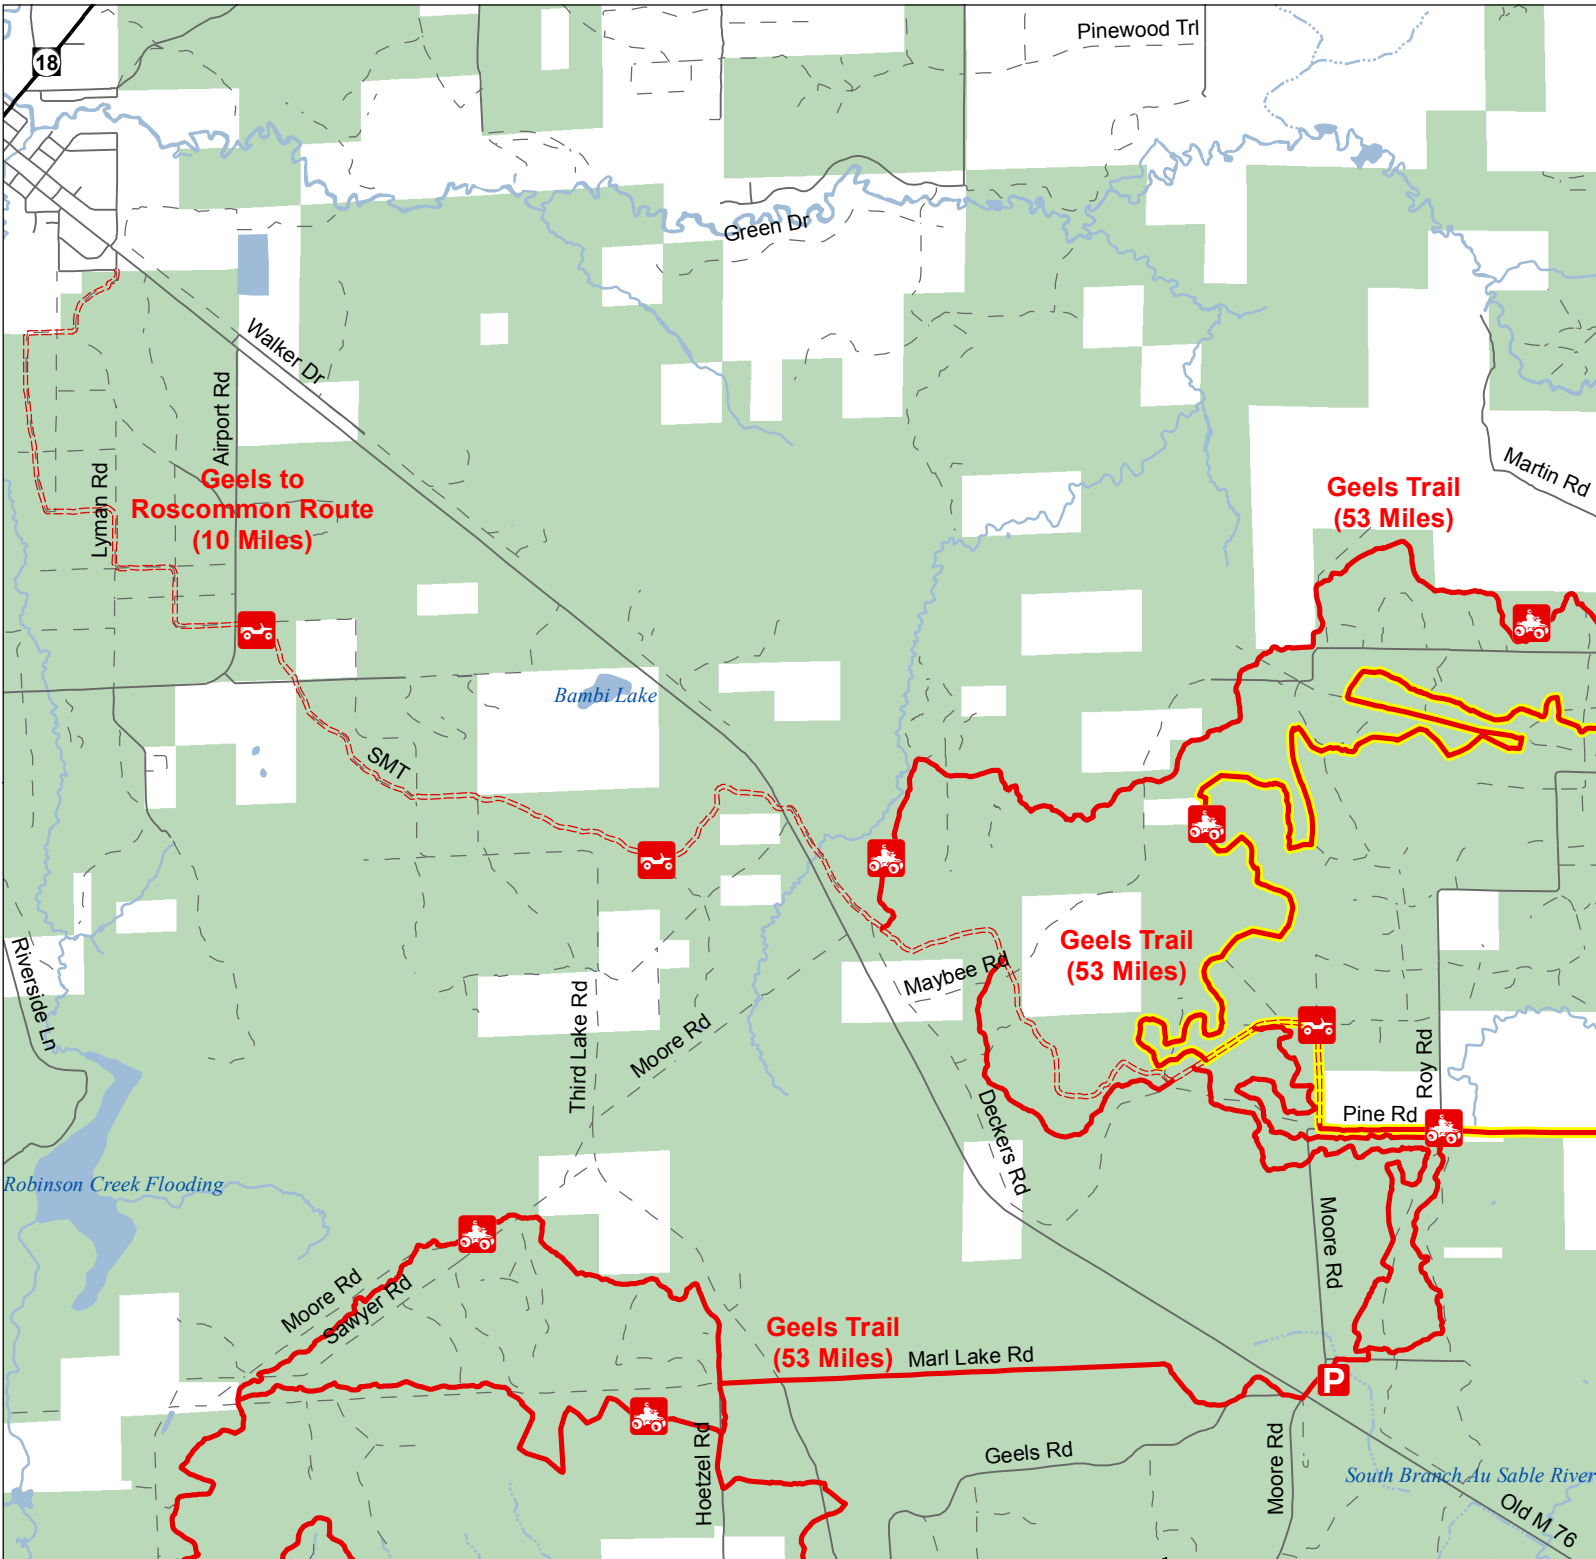

Geels to Roscommon Route

Roscommon County, Michigan

ORV Trail – ORVs 50 inches in width or less including off-road motorcycles. ORV license and trail permit required.

ORV Route – ORVs of all sizes including off-road motorcycles. ORV license and trail permit required unless licensed by the Secretary of State.

Michigan Cross Country Cycle Trail (MCCCT)

- Trailhead Parking
- Highway
- Paved or Gravel Road
- Poor Dirt Road
- Lakes and Rivers
- State Forest
- County Boundaries

Advisory: Trails and Routes have two-way traffic

Disclaimer: Trails shown on this map are an approximate representation of the trail system at the time of publication and may not reflect current ground conditions. **STAY ON SIGNED TRAILS ONLY!**

Updated 2/28/2014