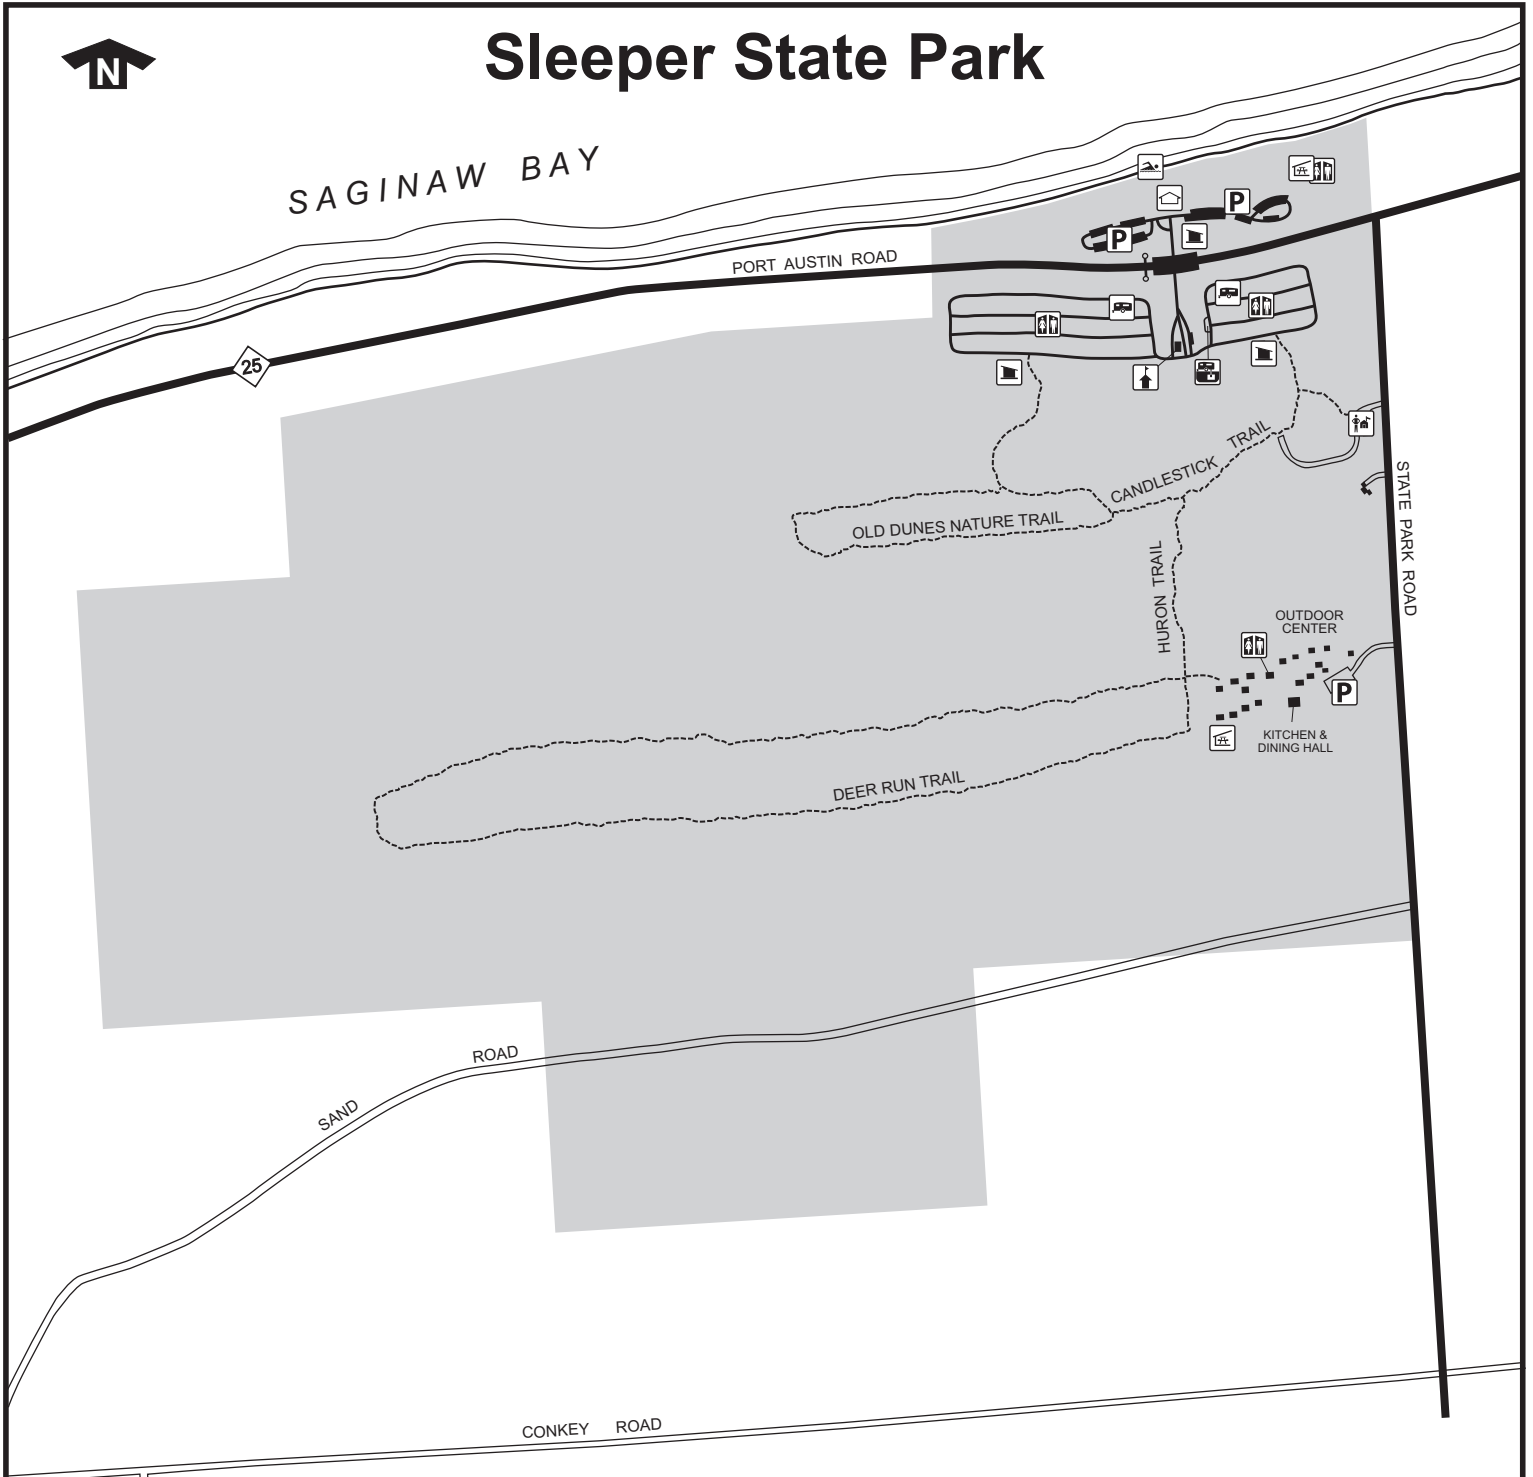

Sleeper State Park

GRIGGS ROAD

LEGEND

- | | | | |
|--|-------------------|--|--------------------|
| | PAVED ROAD | | BEACH |
| | GRAVEL ROAD | | BEACHHOUSE |
| | FOOT TRAIL | | PICNIC SHELTER |
| | STATE LAND | | RESTROOM |
| | HEADQUARTERS | | VAULT TOILET |
| | PARKING | | SANITATION STATION |
| | CAMPGROUND | | |
| | CAMPGROUND OFFICE | | |

SLEEPER STATE PARK
 6573 STATE PARK ROAD
 CASEVILLE MI 48725-9799
 Phone: (989) 856-4411

LOCATION MAP

VICINITY MAP