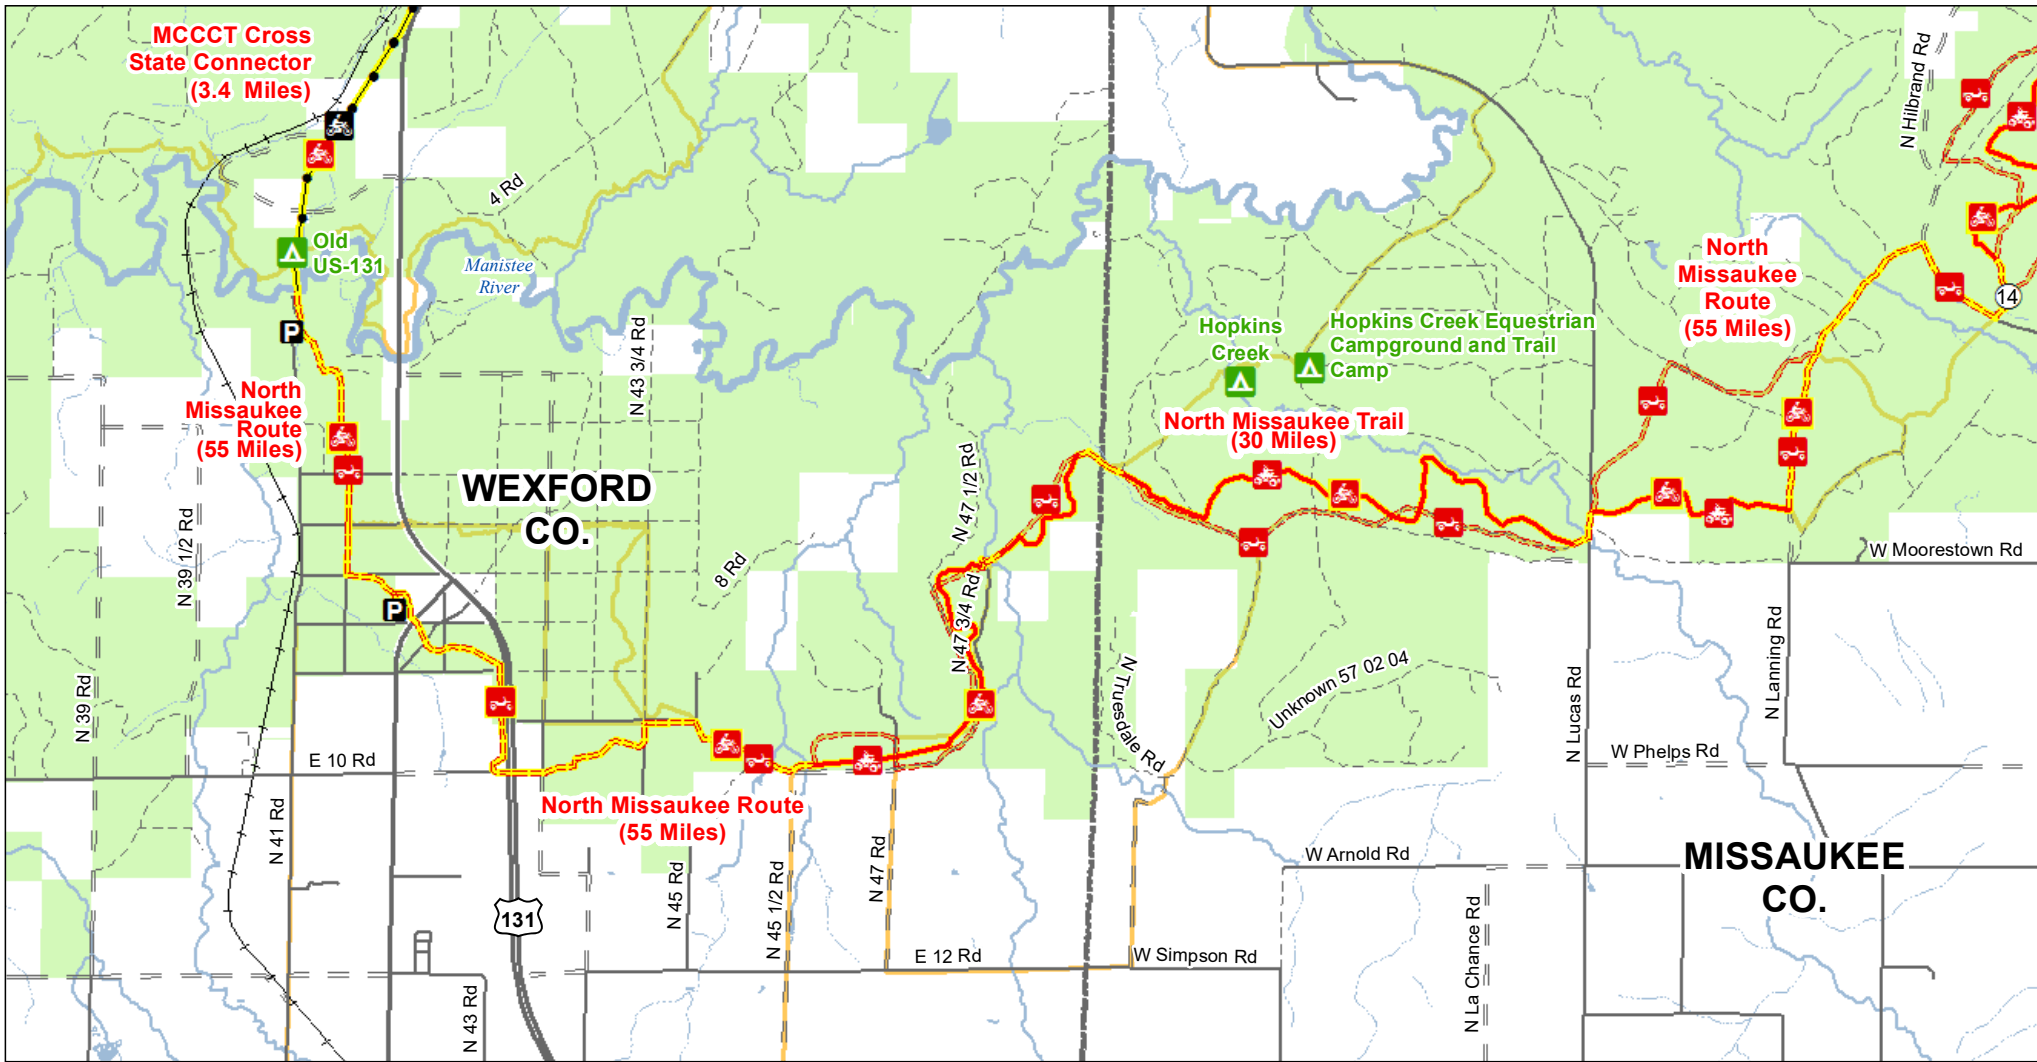

North Missaukee Trail, Route, Motorcycle & MCCCT West

Wexford & Missaukee Counties, Michigan

ADVISORY: Trails and Routes have two-way traffic.
DISCLAIMER: Trails shown on this map are an approximate representation of the trail system at the time of publication and may not reflect current ground conditions.
STAY ON SIGNED TRAILS ONLY!

- Parking Lot
- Intersection
- ORV Routes
- ORV Trails
- Motorcycle Trails (SOS License)
- MCCCT Trails
- ORV Route – ORVs of all sizes including off-road motorcycles. ORV license and trail permit required unless license by the Secretary of State.
- ORV Trail – ORVs 50 inches in width or less including off-road motorcycles. ORV license and trail permit required.
- Motorcycle Trail - Motorcycles only. Secretary of State license required.
- Michigan Cross Country Cycle Trail (MCCCT)
- Highway
- Paved Road
- Gravel Road
- Poor Dirt Road
- Railroads
- Intermittent Stream
- Perennial River
- Lakes and Rivers
- State Forest Land
- County Boundary