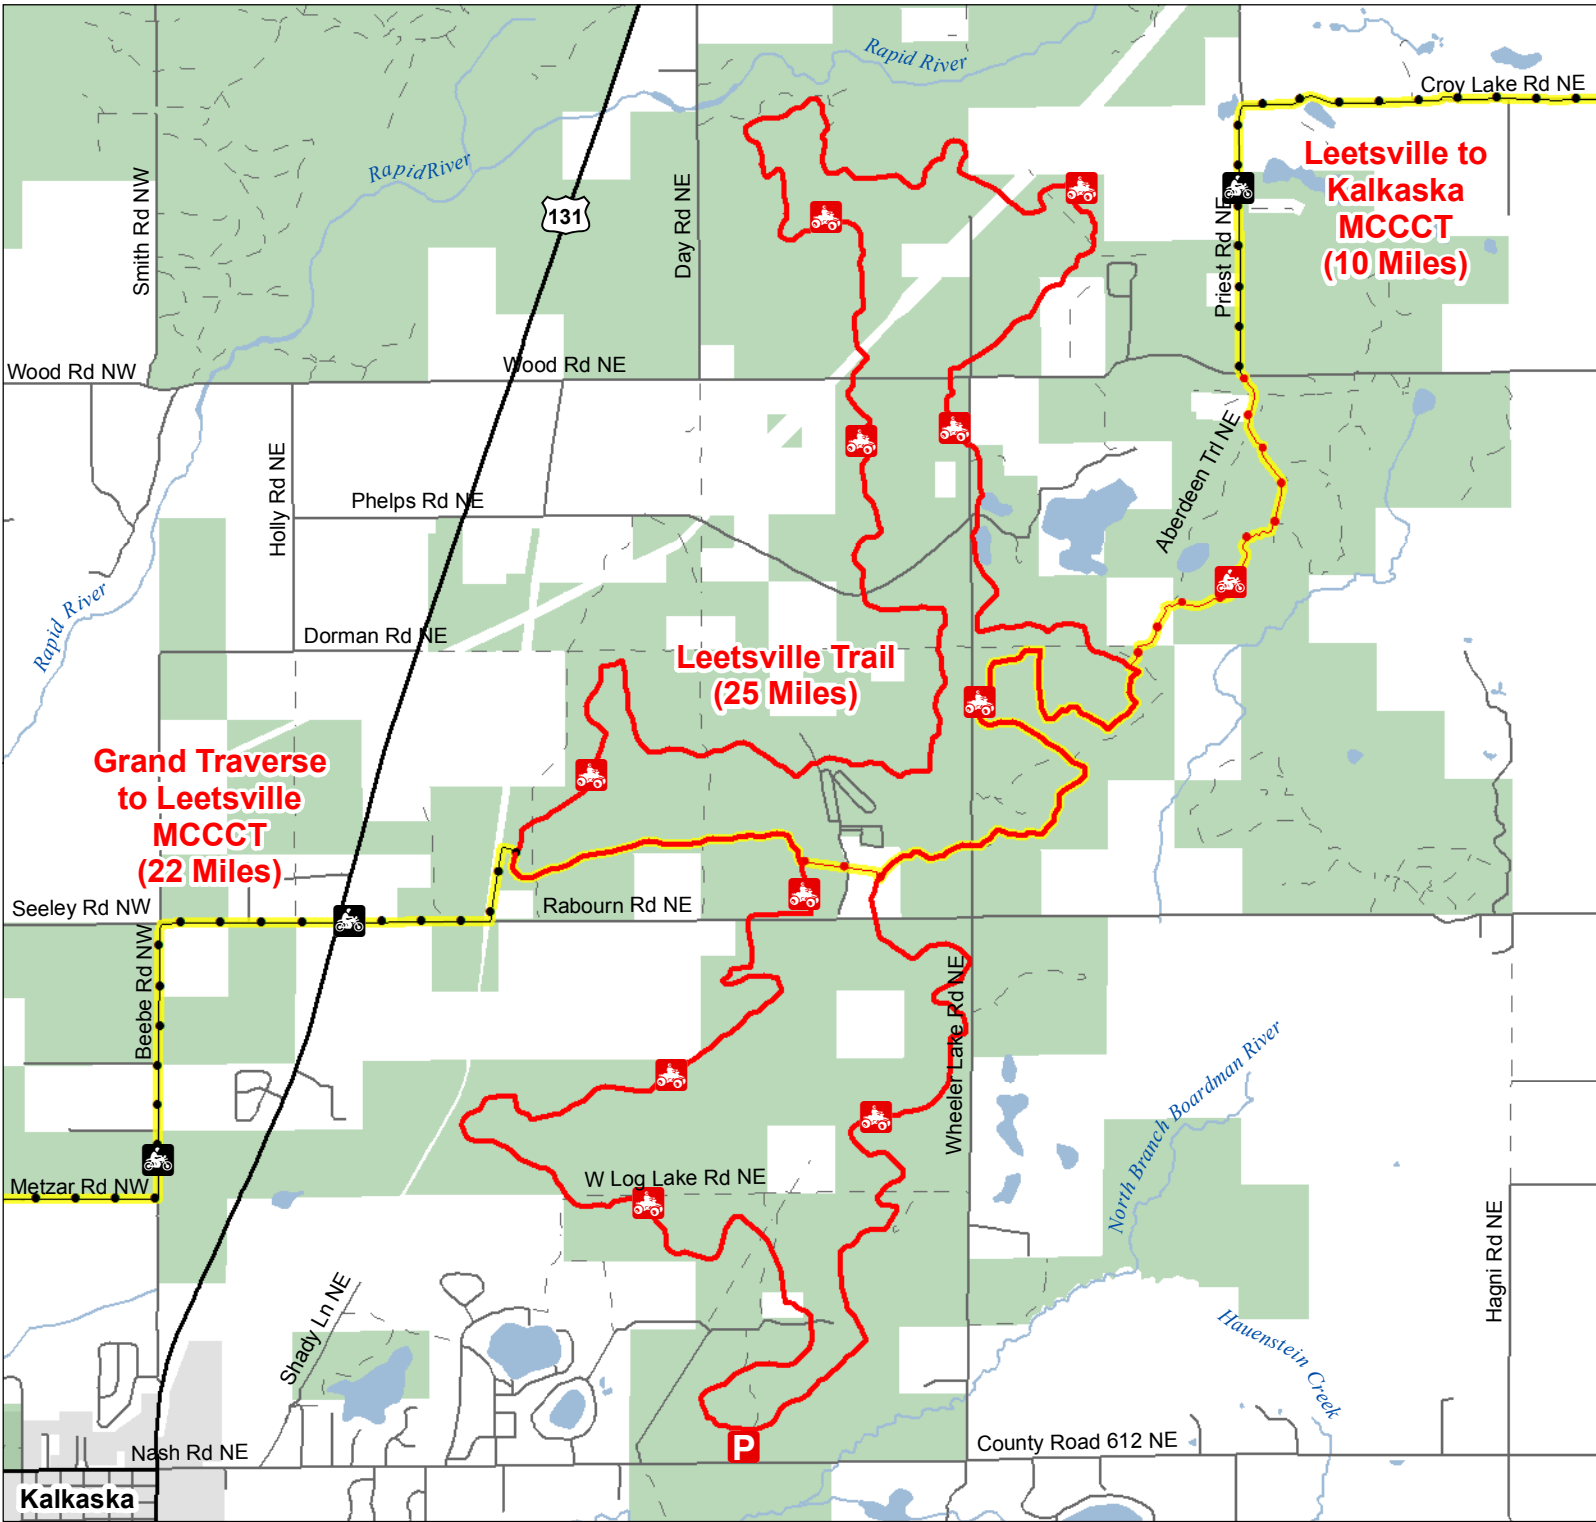

# Leetsville Trail

## Kalkaska County, Michigan

- ORV Trail – ORVs 50 inches in width or less including off-road motorcycles. ORV license and trail permit required.
- Motorcycle Trail – Motorcycles only. ORV license and trail permit required.
- Motorcycle Trail – Motorcycles only. (Secretary of State license required)
- Michigan Cross Country Cycle Trail (MCCCT)

- Parking Lots
- Highway
- Paved or Gravel Road
- Poor Dirt
- Lakes and Rivers
- State Land
- County Boundary

Advisory: Trails and Routes have two-way traffic.

Disclaimer: Trails shown on this map are an approximate representation of the trail system at the time of publication and may not reflect current ground conditions. **STAY ON SIGNED TRAILS ONLY!**