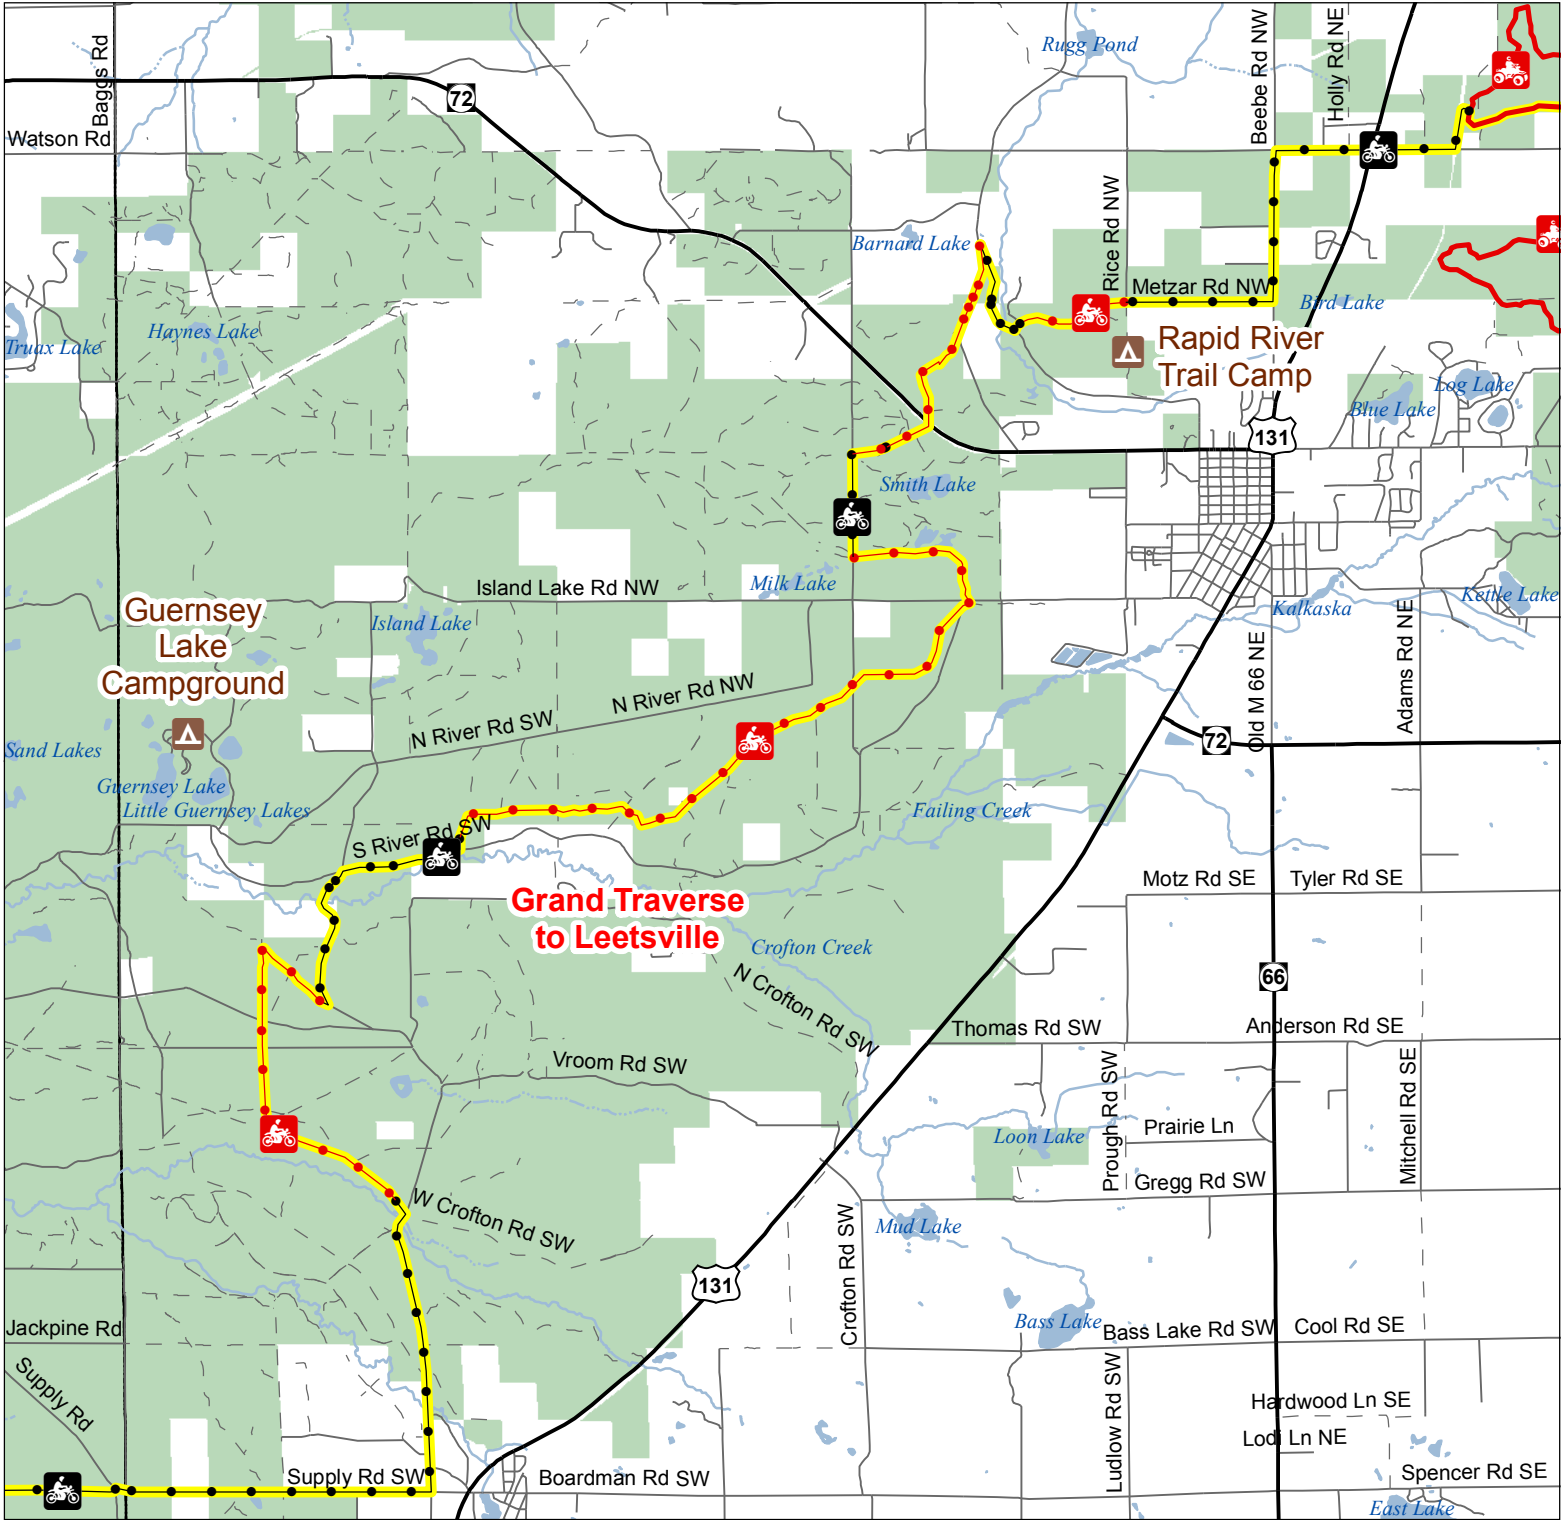

Grand Traverse to Leetsville MCCCT

Kalkaska County, Michigan

- ORV Trail – ORVs 50 inches in width or less including off-road motorcycles. ORV license and trail permit required.
- Motorcycle Trail – Motorcycles Only. ORV license and trail permit required.
- Motorcycle Trail – Motorcycles only. (Secretary of State license required)
- Michigan Cross Country Cycle Trail (MCCCT)

- Trailhead Parking
- State Forest Campground
- Highway
- Paved or Gravel Road
- Poor Dirt Road
- Lakes and Rivers
- State Forest
- County Boundaries

Advisory: Trails and Routes have two-way traffic
Disclaimer: Trails shown on this map are an approximate representation of the trail system at the time of publication and may not reflect current ground conditions. **STAY ON SIGNED TRAILS ONLY!**