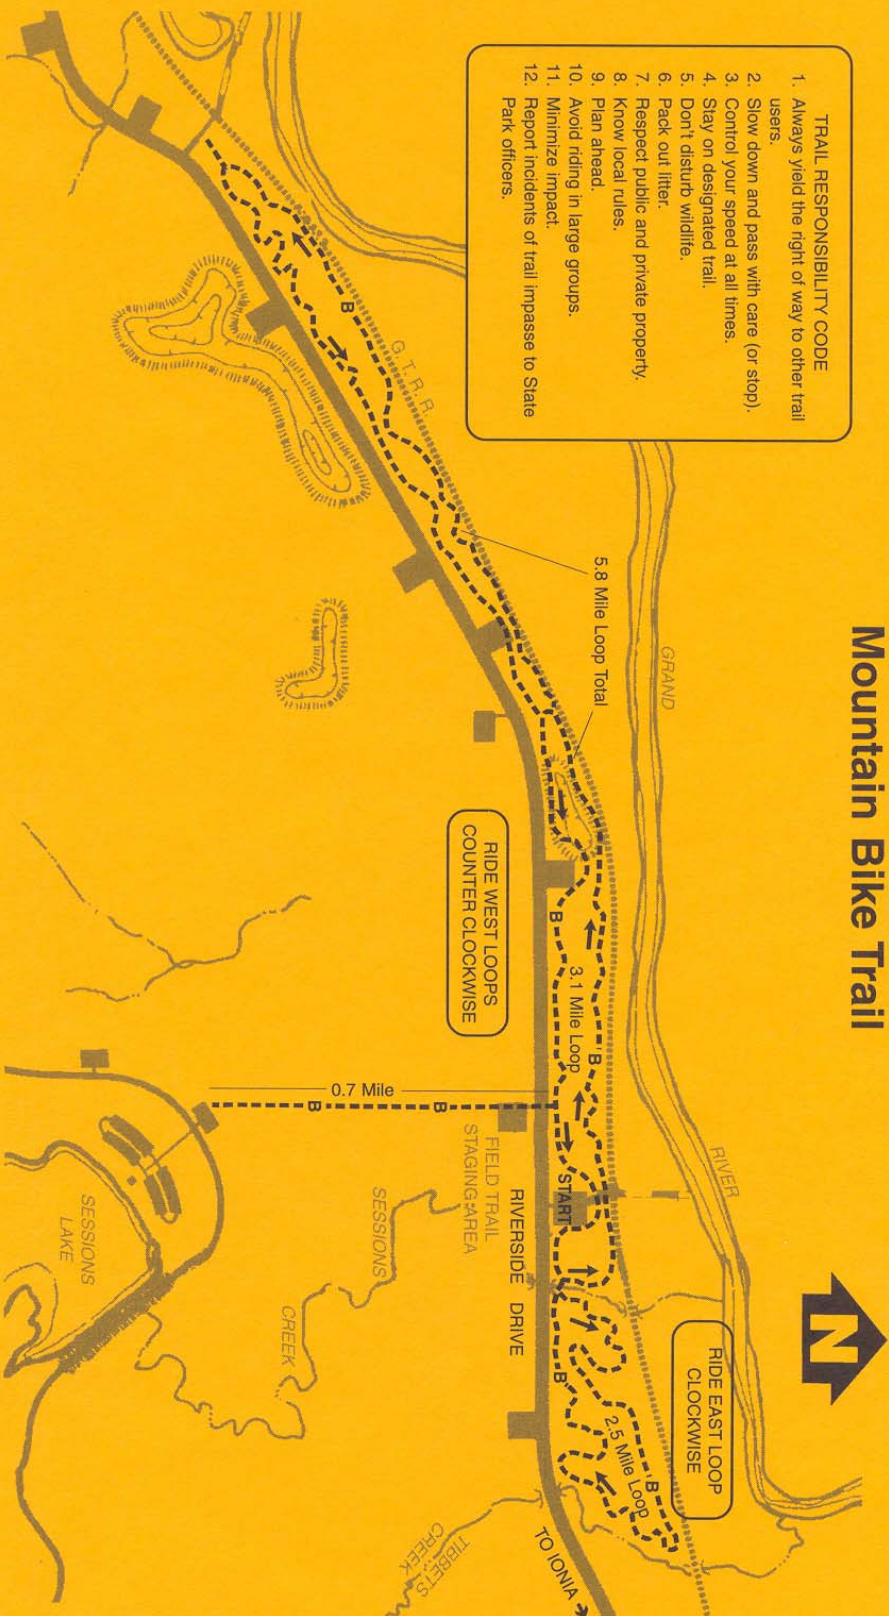

# Ionía State Recreation Area CHIEF COB-MOO-SA Mountain Bike Trail

## TRAIL RESPONSIBILITY CODE

1. Always yield the right of way to other trail users.
2. Slow down and pass with care (or stop).
3. Control your speed at all times.
4. Stay on designated trail.
5. Don't disturb wildlife.
6. Pack out litter.
7. Respect public and private property.
8. Know local rules.
9. Plan ahead.
10. Avoid riding in large groups.
11. Minimize impact.
12. Report incidents of trail impasse to State Park officers.