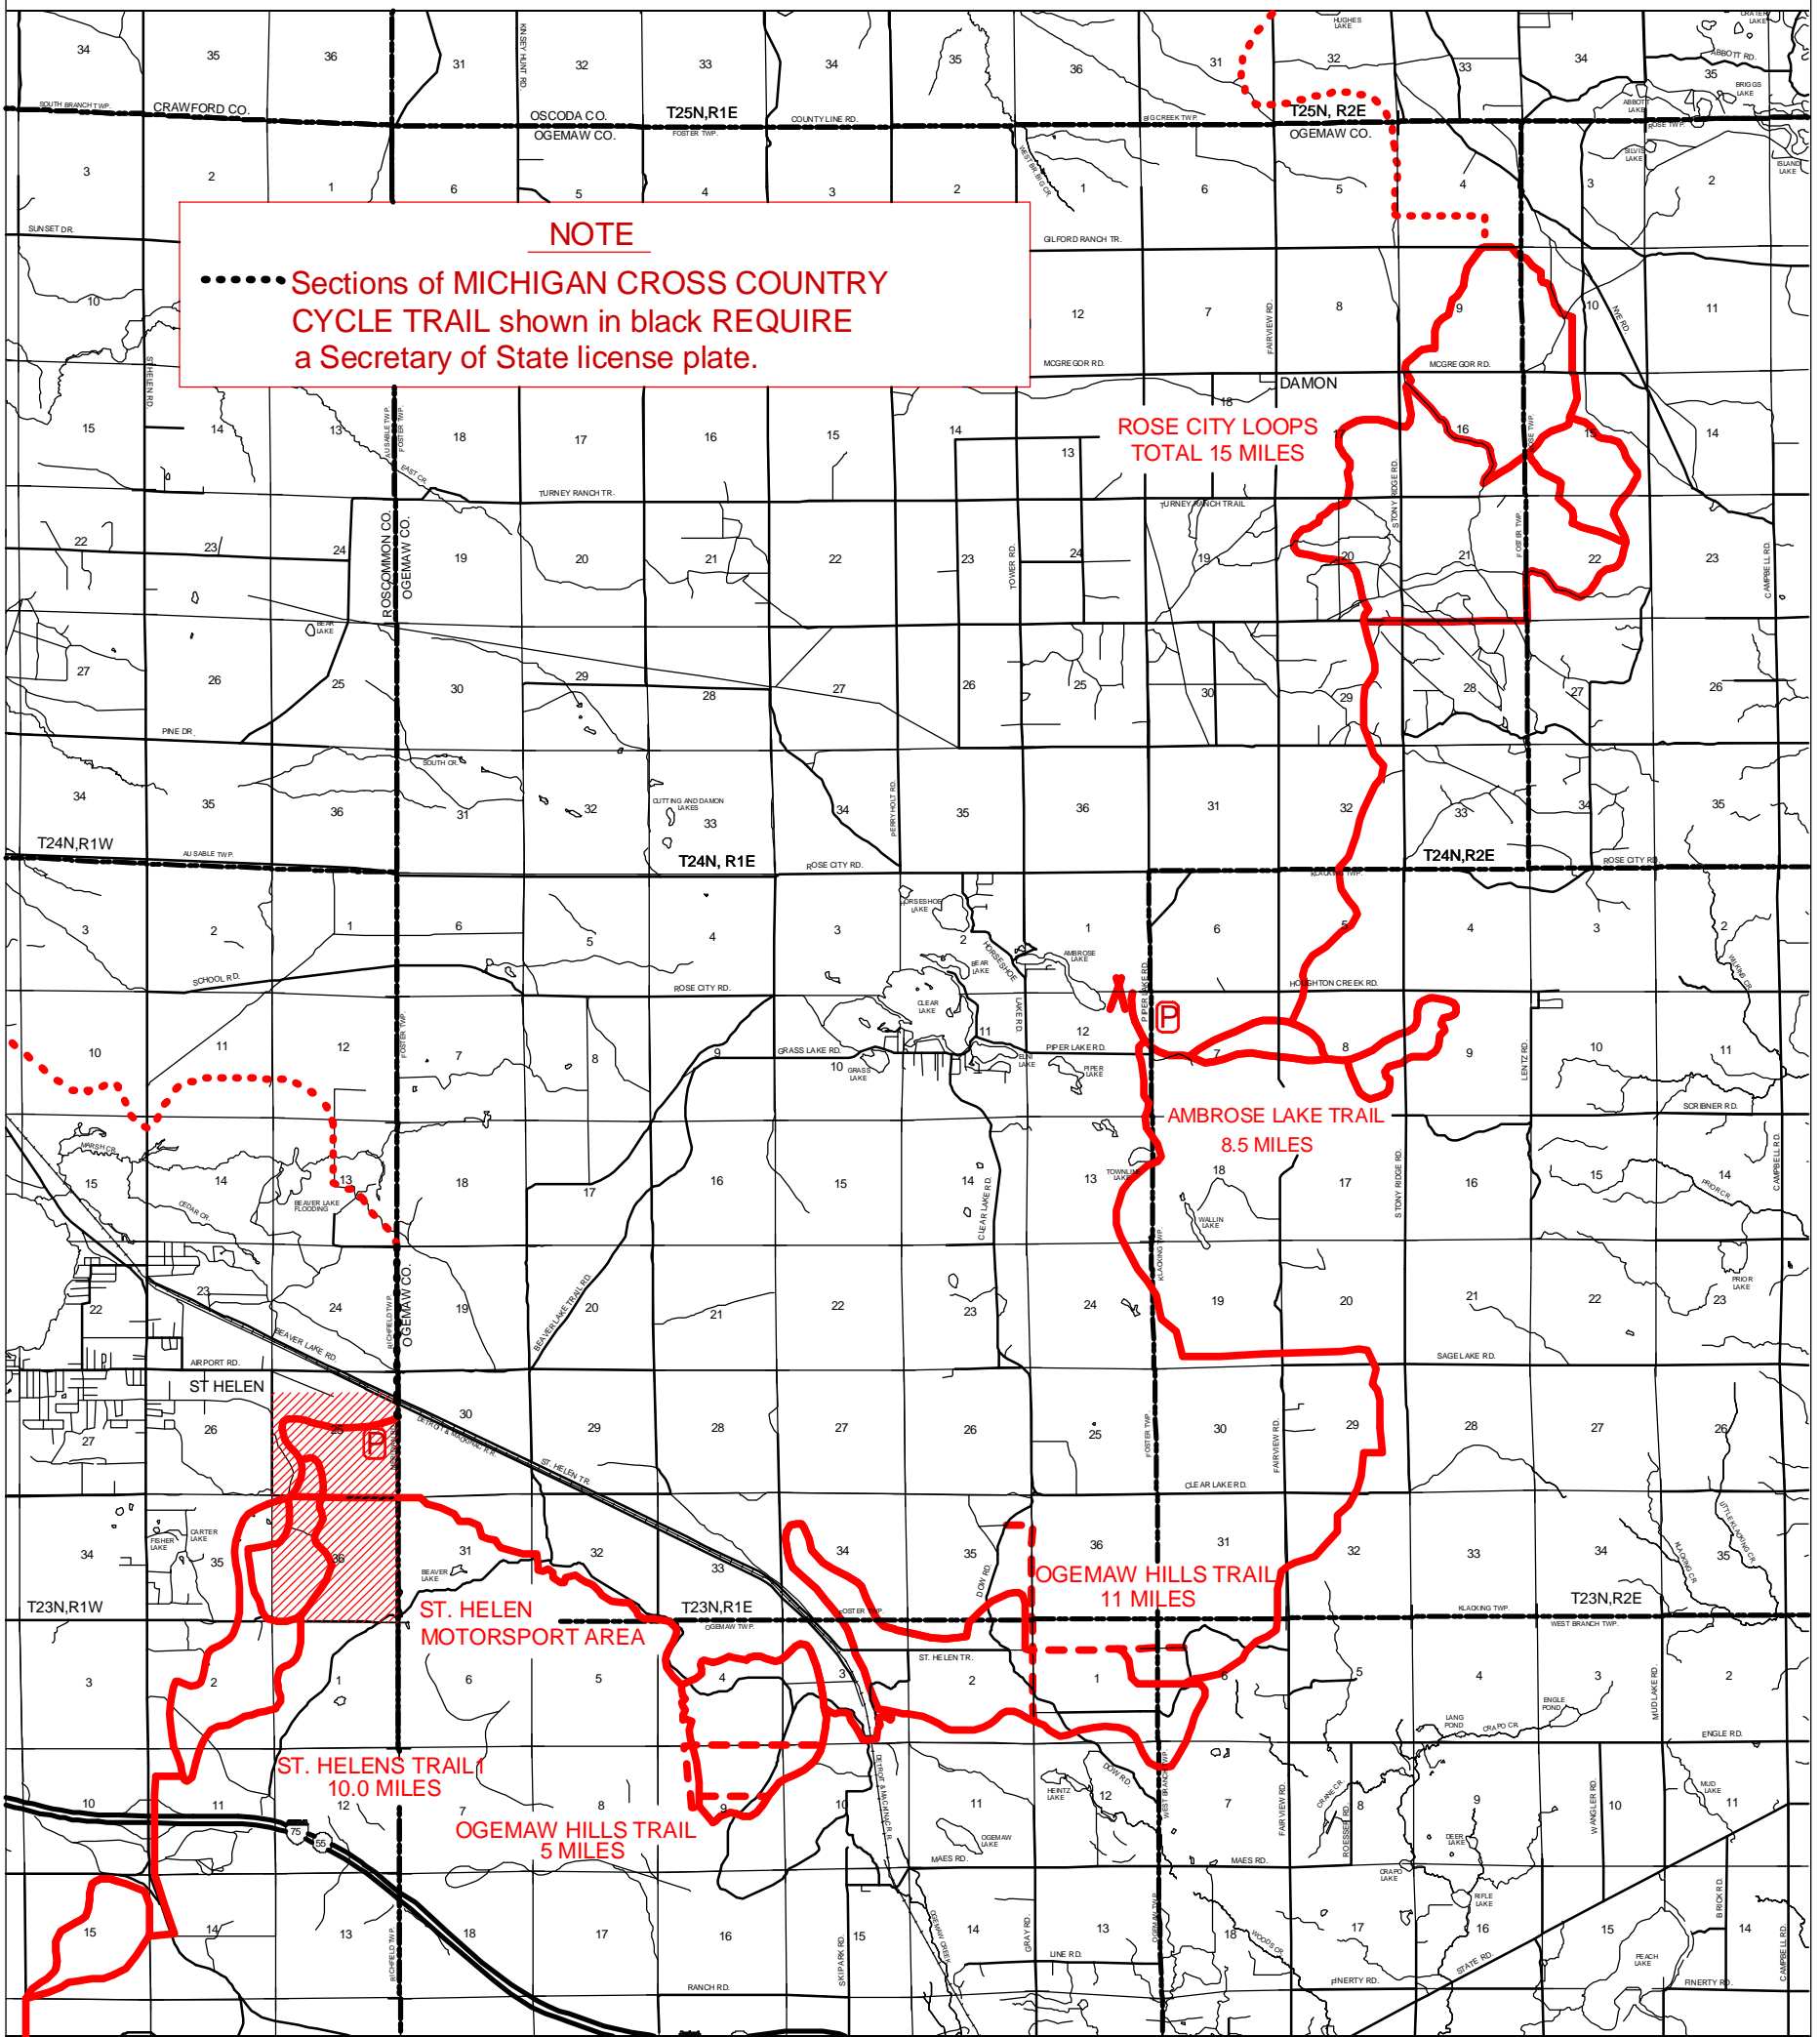

AMBROSE LAKE, ROSE CITY & OGEMAW HILLS TRAILS

OGEMAW AND ROSCOMMON COUNTIES

-  ORV TRAIL-for ORV's less than 50" in width-off road motorcycles and/or ATV's. (DNR license required)
-  ORV ROUTE-for ORV's of all sizes. (DNR license required unless licensed by Secretary of State)
-  MICHIGAN CROSS COUNTRY CYCLE TRAIL (Sections require DNR license and Secretary of State license)

LEGEND

-  ORV USE AREA
-  PARKING
-  CAMPGROUND
-  GAS - FOOD

0 5 1
SCALE IN MILES

LOCATION

SEPTEMBER 2003

ADVISORY: Trails and Routes have two-way traffic.

DISCLAIMER: Trails shown on this map are an approximate representation of the trail system at the time of publication and may not reflect current ground conditions. **STAY ON SIGNED TRAILS ONLY!**