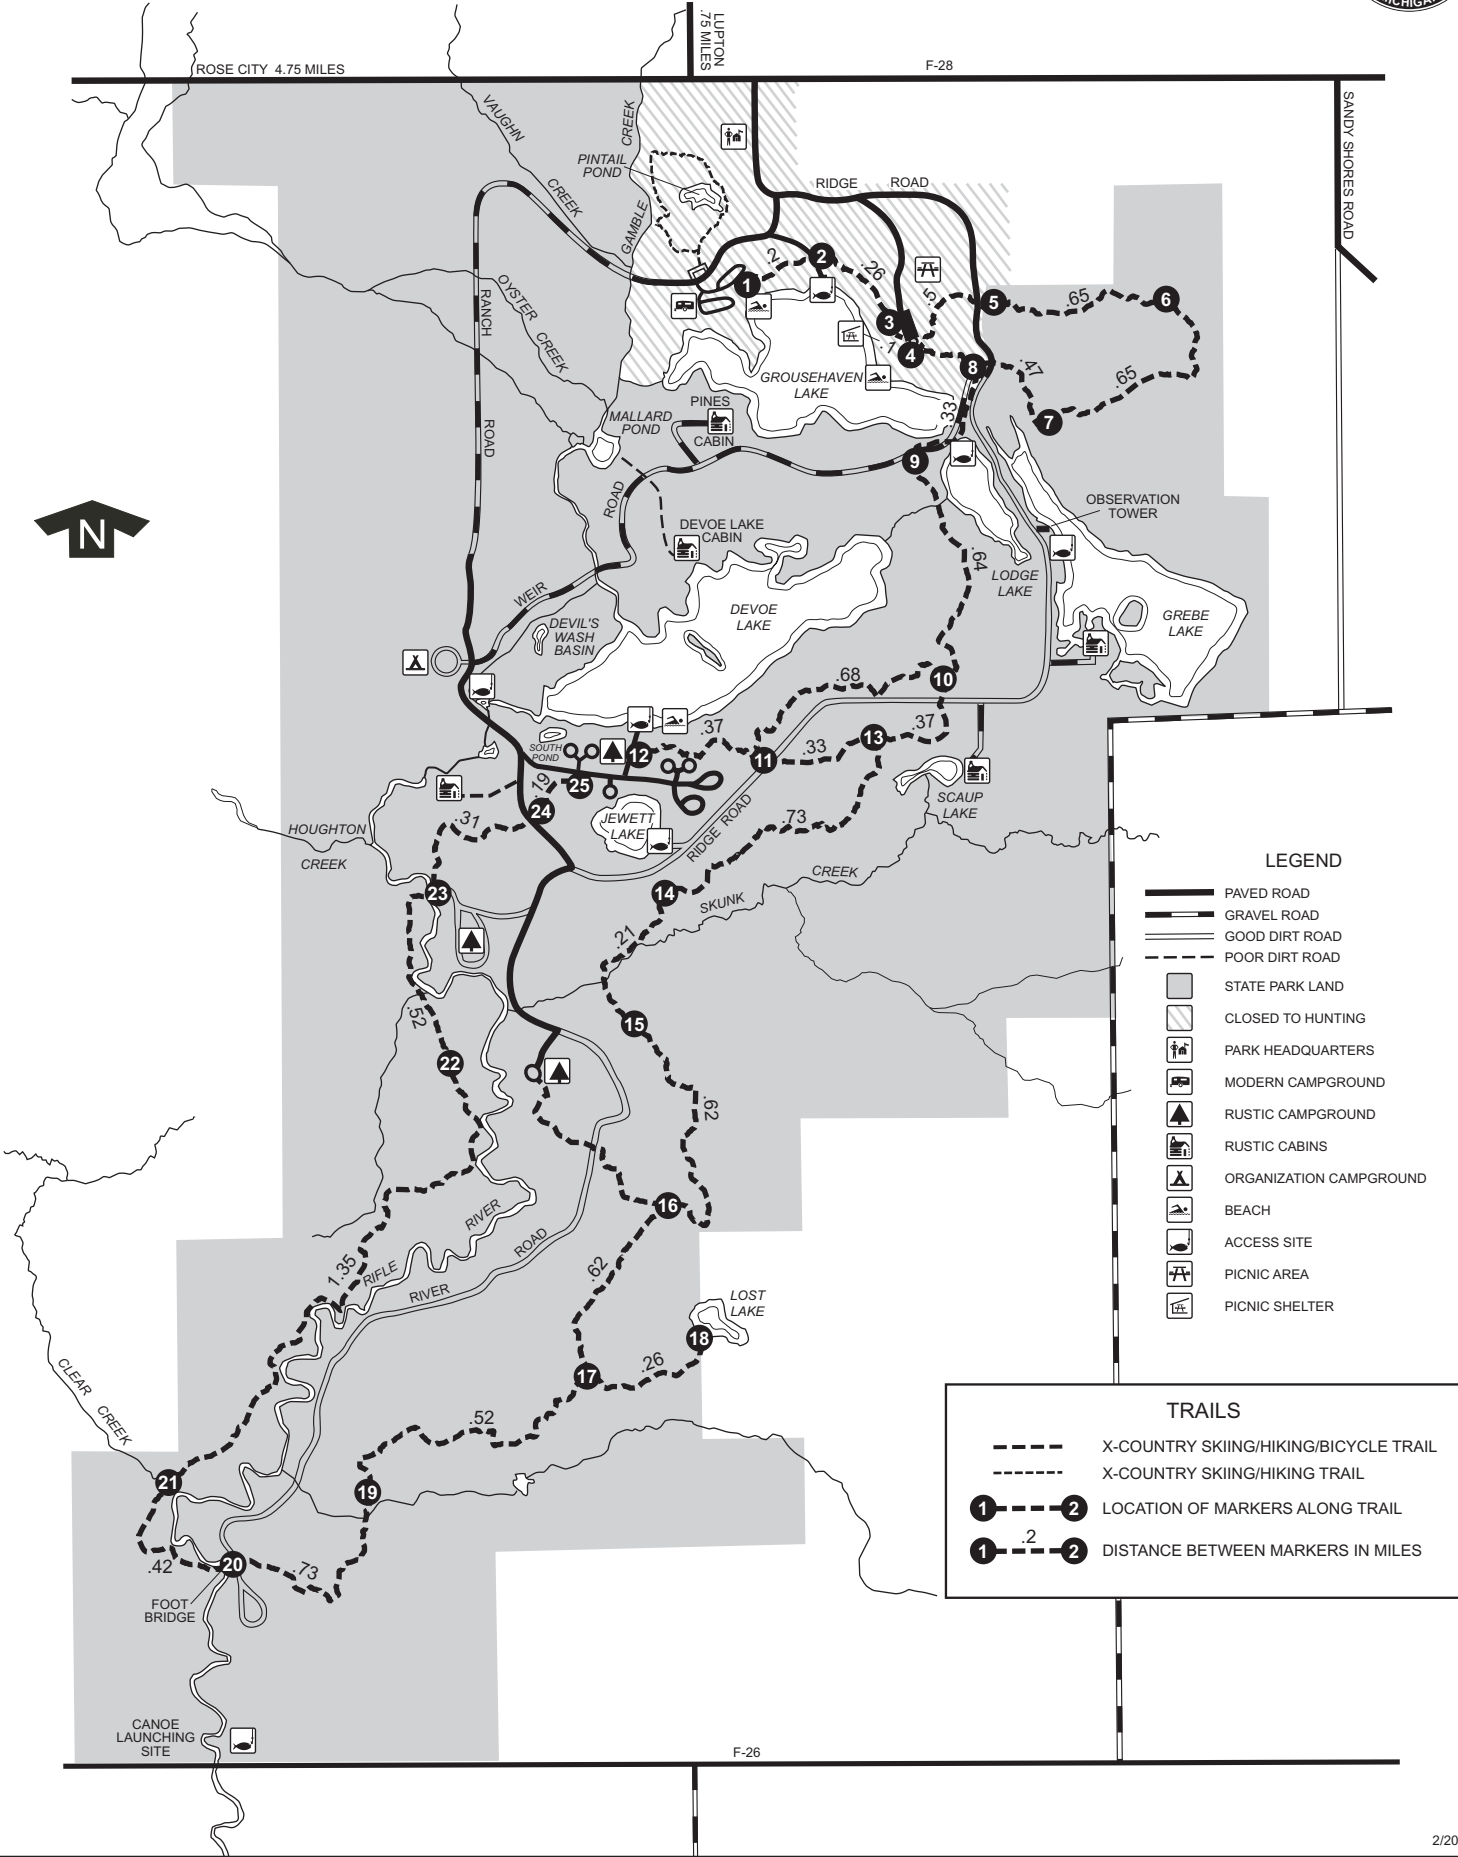

# Rifle River Recreation Area Trails

### LEGEND

- PAVED ROAD
- GRAVEL ROAD
- GOOD DIRT ROAD
- POOR DIRT ROAD
- STATE PARK LAND
- CLOSED TO HUNTING
- PARK HEADQUARTERS
- MODERN CAMPGROUND
- RUSTIC CAMPGROUND
- RUSTIC CABINS
- ORGANIZATION CAMPGROUND
- BEACH
- ACCESS SITE
- PICNIC AREA
- PICNIC SHELTER

### TRAILS

- X-COUNTRY SKI/HIKING/BICYCLE TRAIL
- X-COUNTRY SKI/HIKING TRAIL
- LOCATION OF MARKERS ALONG TRAIL
- DISTANCE BETWEEN MARKERS IN MILES