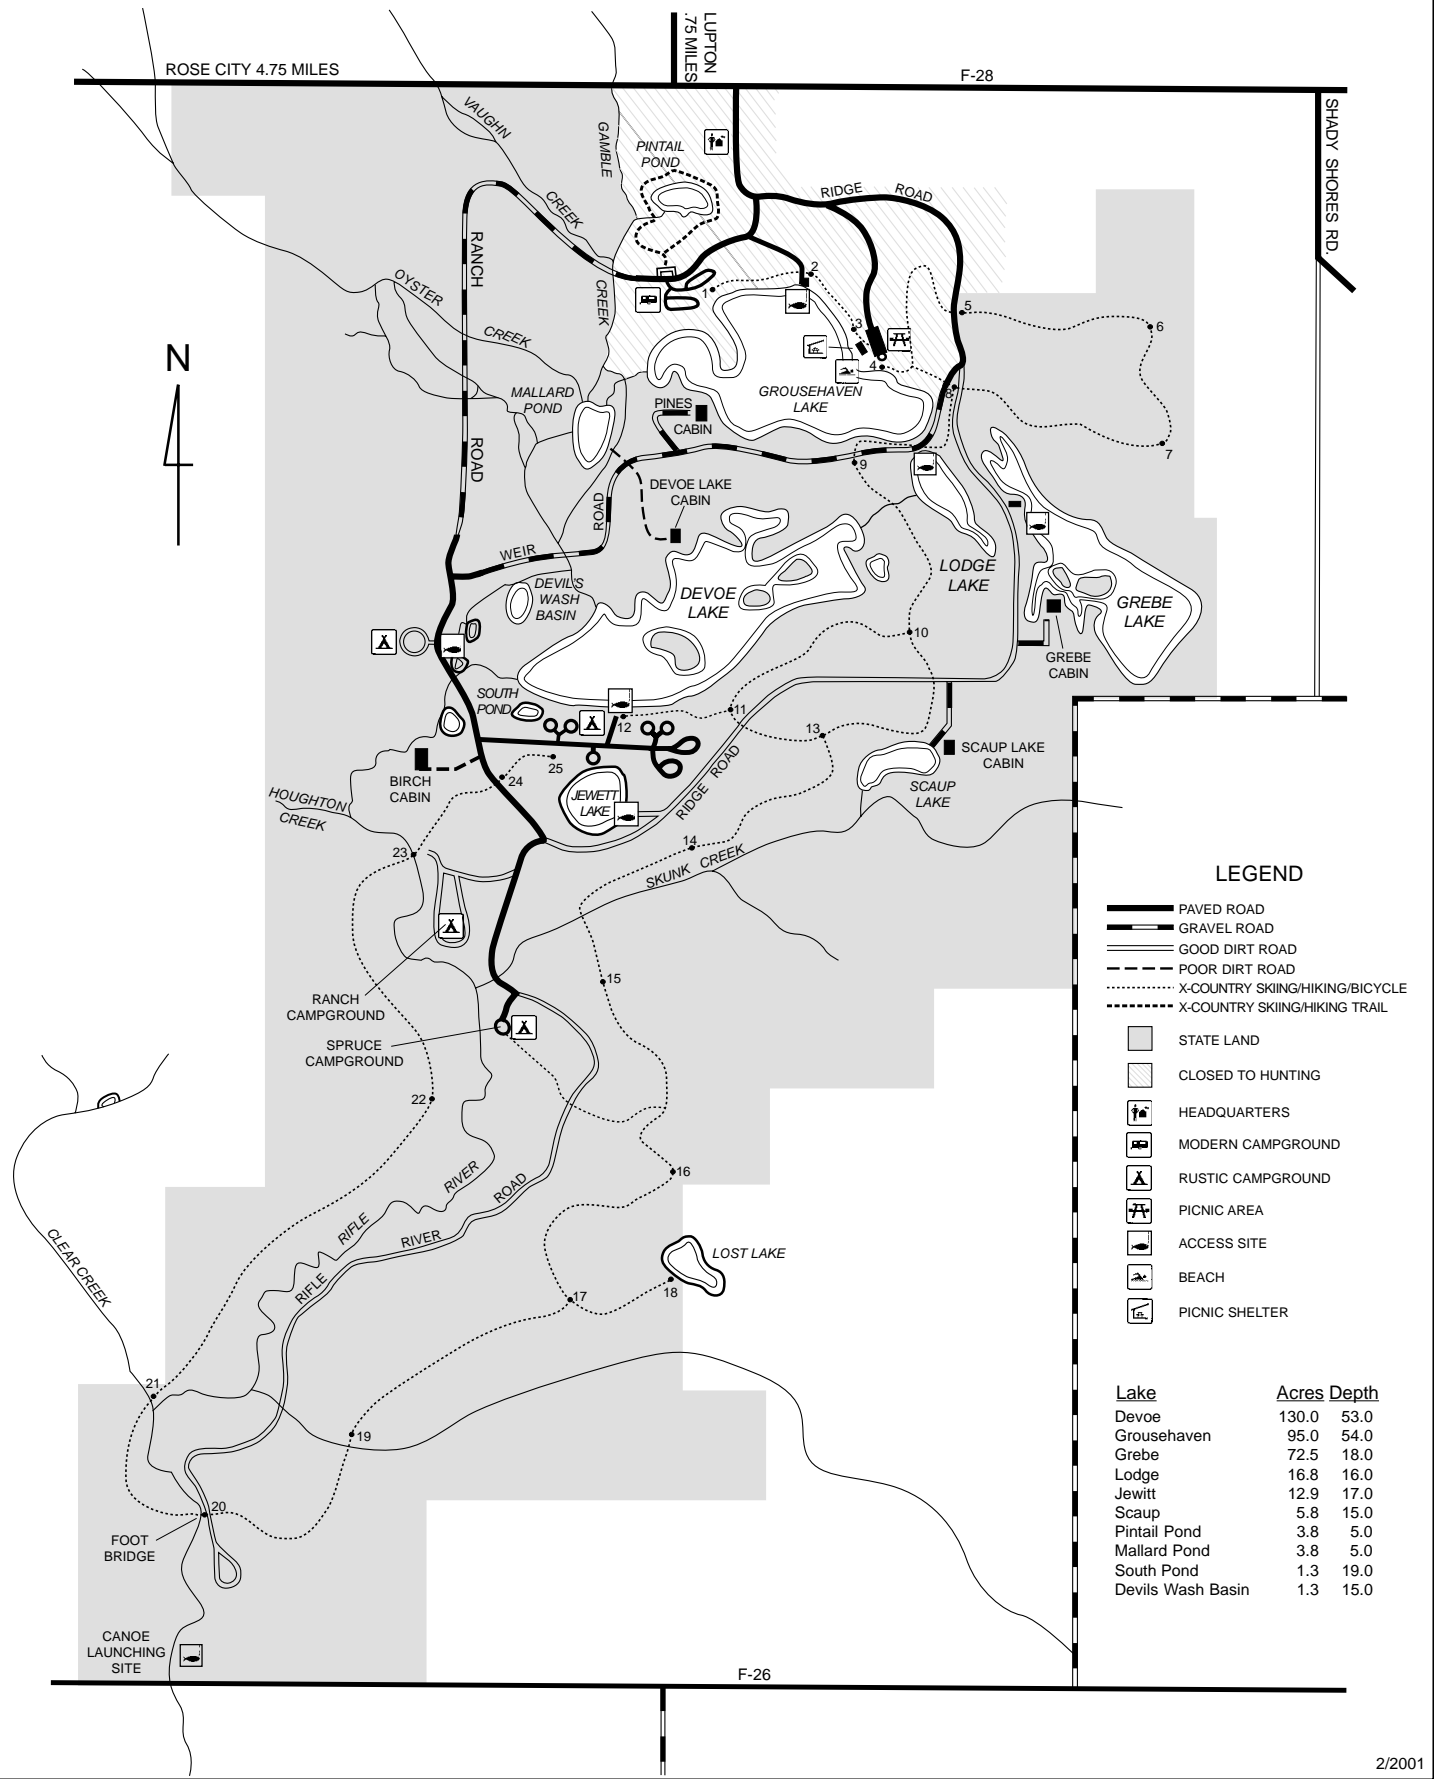

Rifle River Recreation Area

LEGEND

- PAVED ROAD
- GRAVEL ROAD
- GOOD DIRT ROAD
- POOR DIRT ROAD
- X-COUNTRY SKIING/HIKING/BICYCLE
- X-COUNTRY SKIING/HIKING TRAIL
- STATE LAND
- CLOSED TO HUNTING
- HEADQUARTERS
- MODERN CAMPGROUND
- RUSTIC CAMPGROUND
- PICNIC AREA
- ACCESS SITE
- BEACH
- PICNIC SHELTER

Lake	Acres	Depth
Devoe	130.0	53.0
Grousehaven	95.0	54.0
Grebe	72.5	18.0
Lodge	16.8	16.0
Jewitt	12.9	17.0
Scaup	5.8	15.0
Pintail Pond	3.8	5.0
Mallard Pond	3.8	5.0
South Pond	1.3	19.0
Devils Wash Basin	1.3	15.0