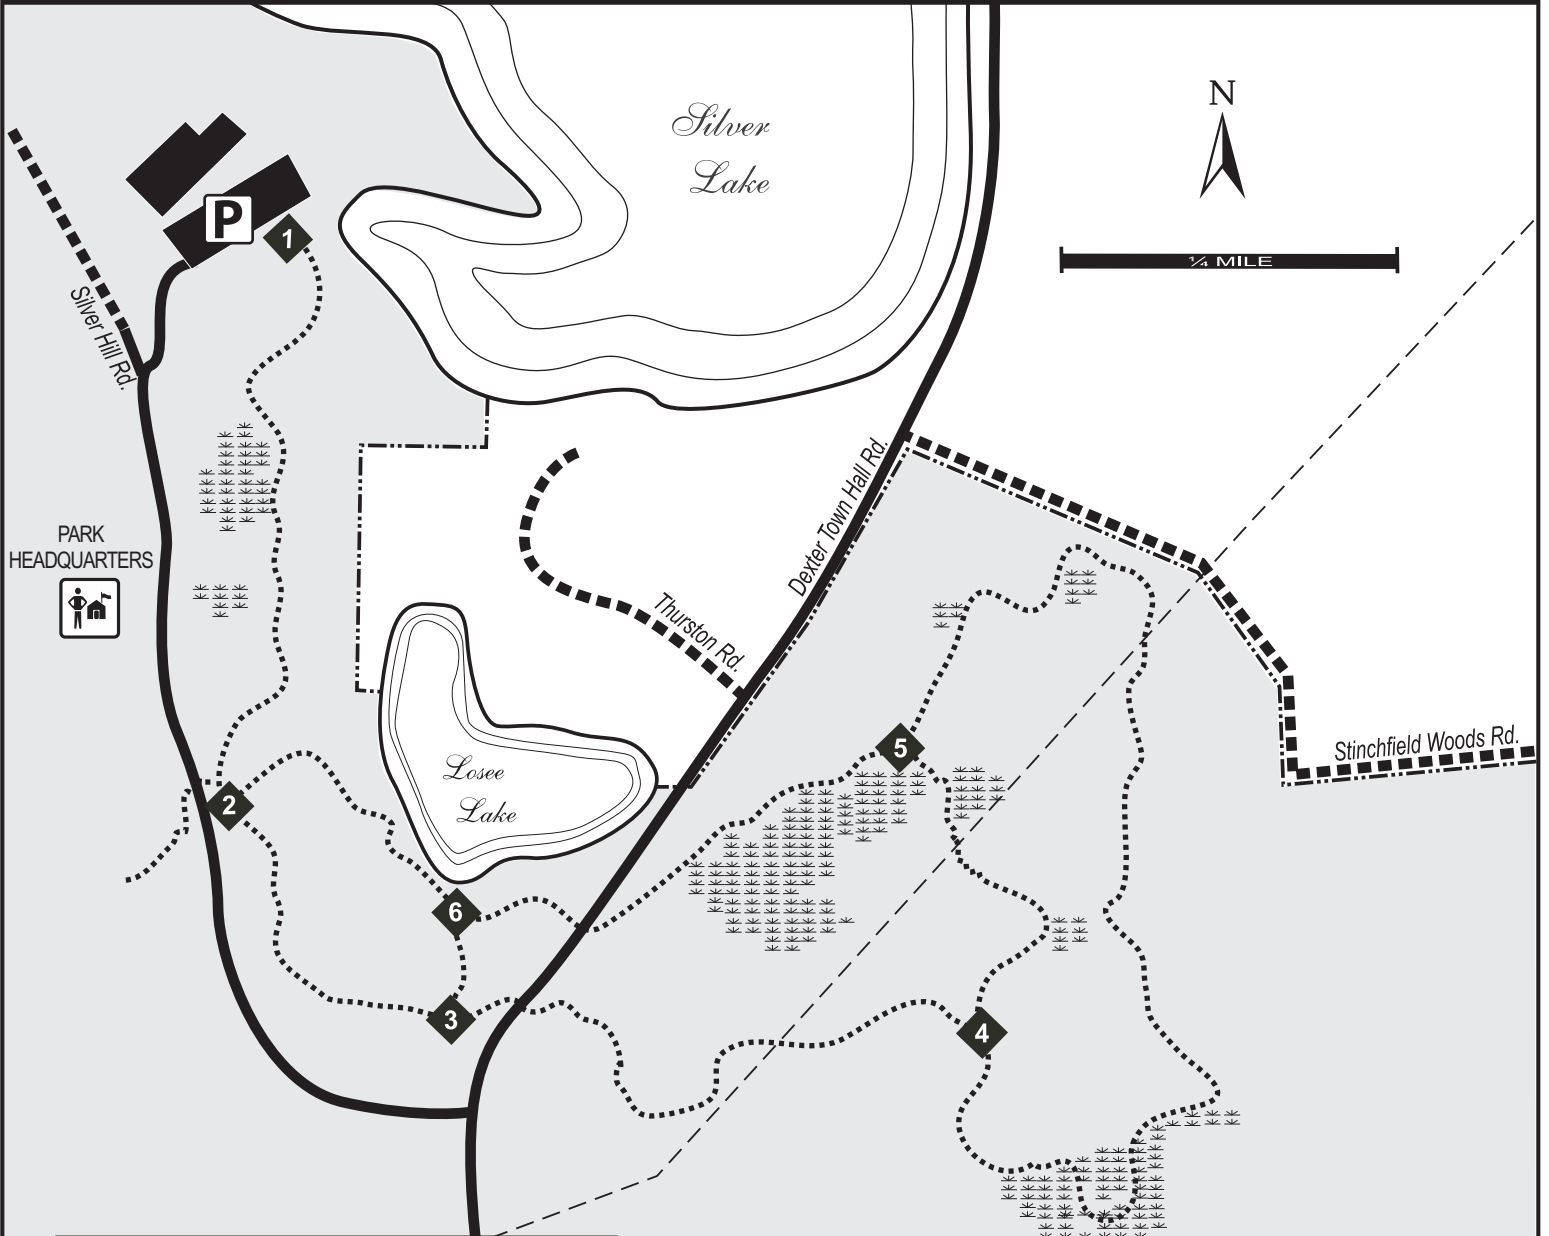

# LOSEE LAKE HIKING TRAIL

PINCKNEY STATE RECREATION AREA

	POWER LINE		WETLANDS
	UNPAVED ROAD		PARKING
	HIKING TRAIL (ONLY)		NO WHEELED VEHICLES
	PAVED ROAD		NO LOOSE PETS
	PARK BOUNDARY		NO HORSES
	INTERSECTION #		
	STATE PARK LAND		

**NOTE:  
TRAIL CLOSED  
TO BICYCLES**

**TRAIL MARKER KEY**

← YOUR PRESENT LOCATION INTERSECTION #

MAP

← NEXT INTERSECTION

← DIRECTION TO NEXT INTERSECTION

**WARNING: AREA OPEN TO HUNTING IN SEASON**