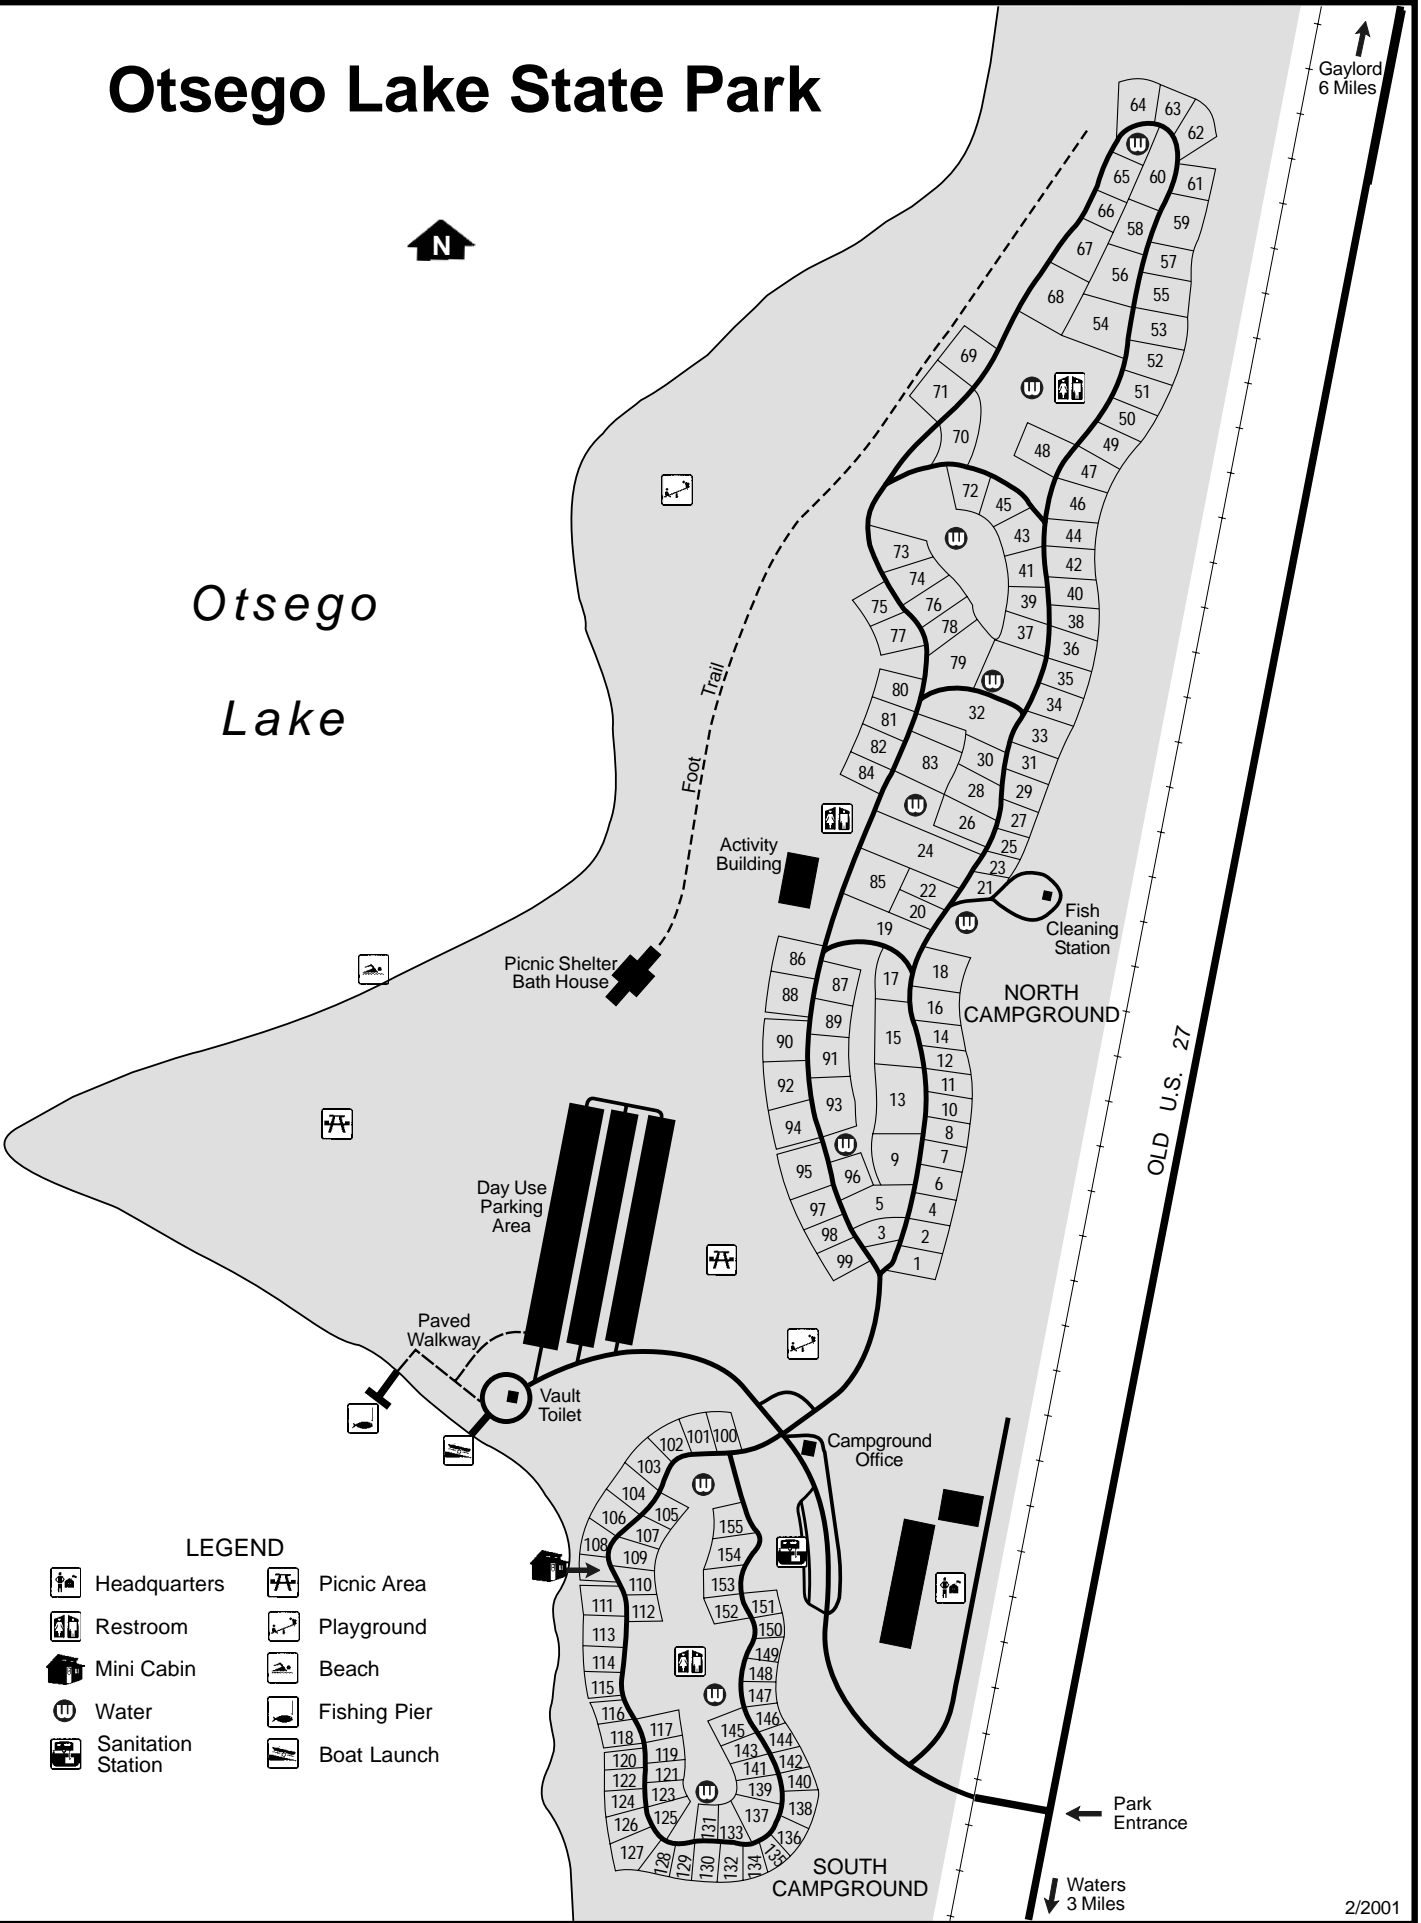

Otsego Lake State Park

Otsego
Lake

↑
Gaylord
6 Miles

LEGEND

- | | | | |
|--|--------------------|--|--------------|
| | Headquarters | | Picnic Area |
| | Restroom | | Playground |
| | Mini Cabin | | Beach |
| | Water | | Fishing Pier |
| | Sanitation Station | | Boat Launch |

← Park Entrance

↓ Waters
3 Miles