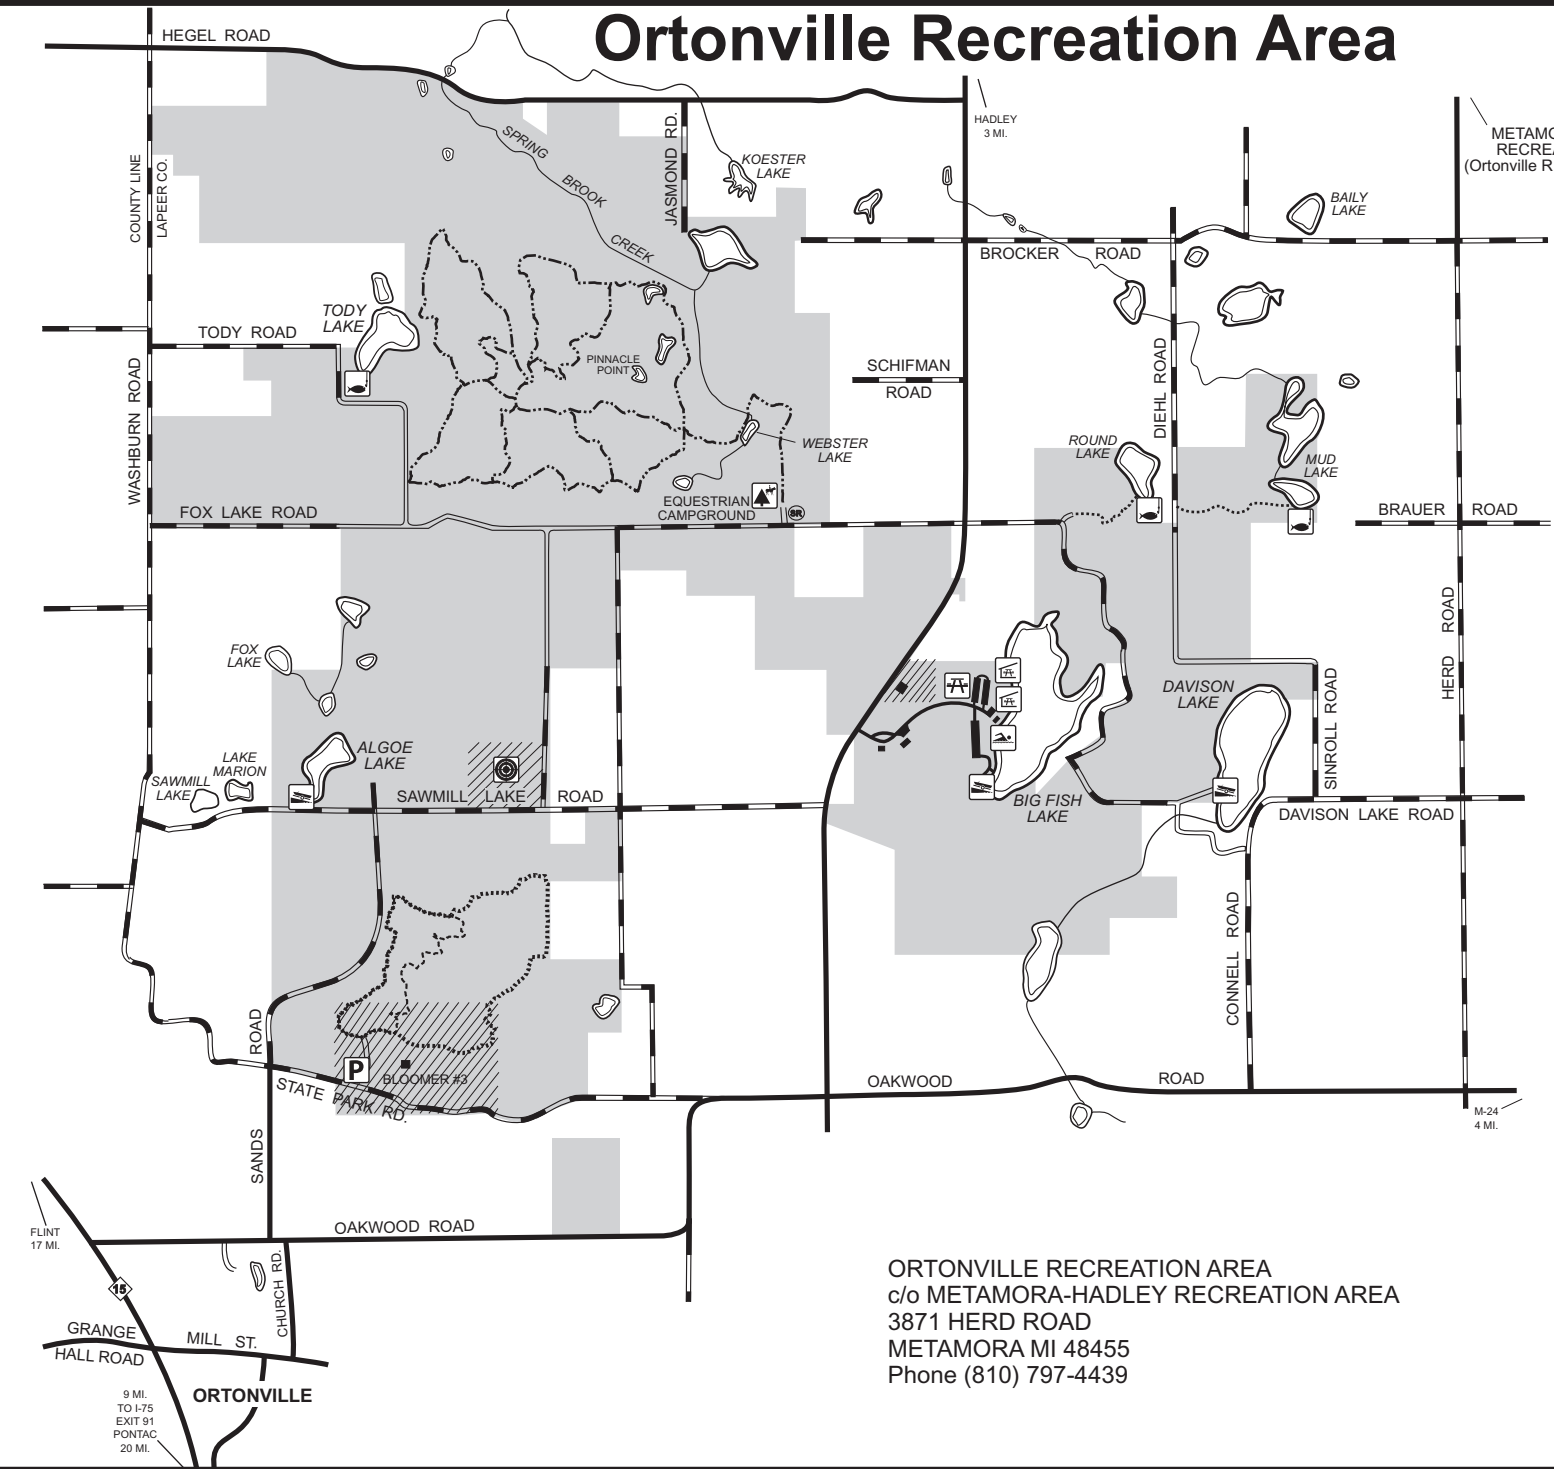

# Ortonville Recreation Area

METAMORA-HADLEY RECREATION AREA  
(Ortonville R.A. Headquarters)  
3 MI.

- LEGEND**
- PAVED ROAD
  - GRAVEL ROAD
  - DIRT ROAD
  - BRIDLE / SNOWMOBILE TRAIL
  - FOOT / X-COUNTRY SKI TRAIL
  - MT. BIKE TRAIL
  - STATE LAND
  - NO HUNTING ZONE
  - SELF-REGISTRATION STATION
  - EQUESTRIAN CAMPGROUND
  - PARKING
  - BEACH
  - BOAT LAUNCH
  - ACCESS SITE
  - PICNIC AREA
  - PICNIC SHELTER
  - SHOOTING RANGE