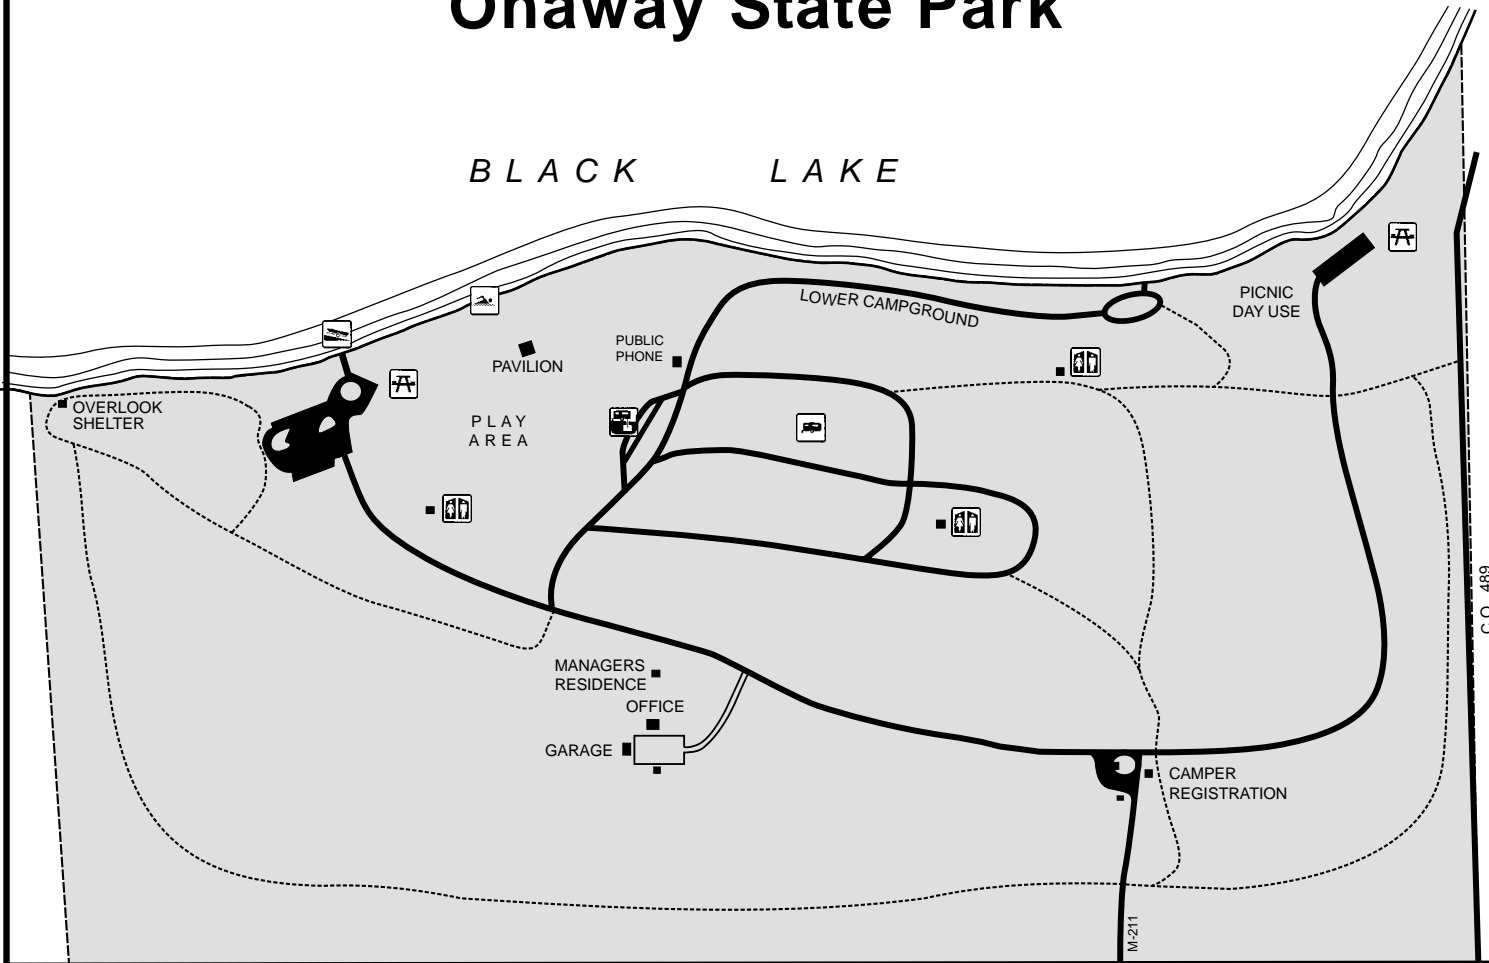

Onaway State Park

BLACK LAKE

C.O. 489

BONZ BEACH HIGHWAY

To Onaway ↓

LEGEND

- PAVED ROAD
- FOOT TRAIL
- AREA BOUNDARY
- DIRT ROAD
- STATE LAND
- PICNIC AREA
- CAMPGROUND
- SANITATION STATION
- ACCESS SITE
- BEACH
- RESTROOM