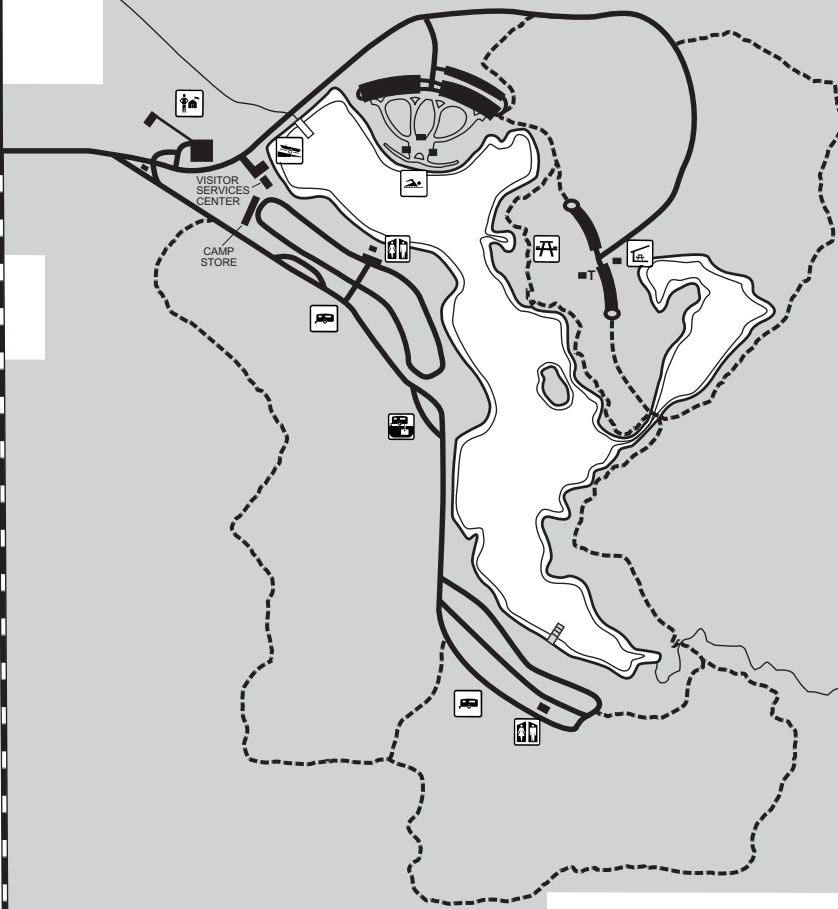

Metamora-Hadley Recreation Area

PRATT ROAD

ROAD

ROAD

ROAD

RITCHIE ROAD

ROAD

CRAMTON ROAD

CALEY ROAD

HURD ROAD

KILE ROAD

BALDWIN ROAD

-  PAVED ROAD
-  GRAVEL ROAD
-  FOOT TRAIL
-  STATE PARK LAND
-  HEADQUARTERS
-  CAMPGROUND
-  RESTROOM
-  BEACH
-  BOAT LAUNCH
-  FISHING PIER
-  PICNIC AREA
-  PICNIC SHELTER
-  TOILET
-  SANITATION STATION
-  HUNTER PARKING

METAMORA-HADLEY RECREATION AREA
 3871 HURD ROAD
 METAMORA MI 48455
 Phone # (810) 797-4439