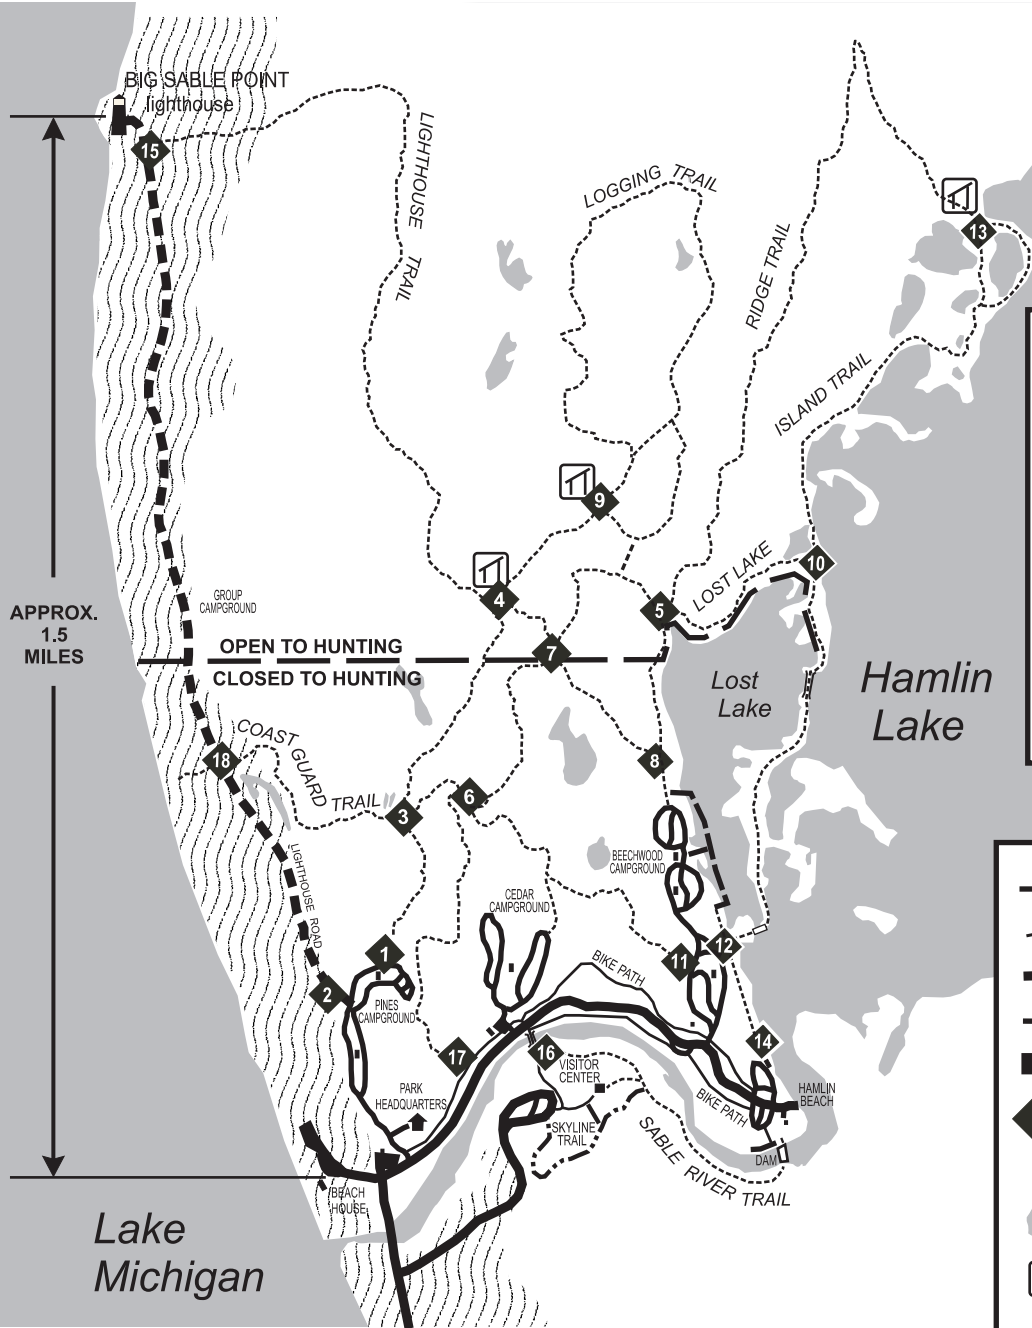

# LUDINGTON HIKING TRAILS

### TRAIL MARKER KEY

**4** ← YOUR PRESENT LOCATION INTERSECTION #

**MAP**

**5** ← NEXT INTERSECTION

↑ ← DIRECTION TO NEXT INTERSECTION

	BOARDWALK		
	PAVED WALK		
	UNPAVED ROAD		
	HIKING TRAIL (ONLY)		NO WHEELED VEHICLES ON TRAILS
	PAVED ROAD		
	TRAIL INTERSECTION #		NO LOOSE PETS
	BODY OF WATER		
	TRAIL SHELTER		
	N		

TRAIL COLOR	
Yellow	LOST LAKE
Black	COAST GUARD
Green	LOGGING
Purple	RIDGE
Blue	ISLAND
Brown	LIGHTHOUSE
Red	SABLE RIVER
	SKYLINE TRAIL