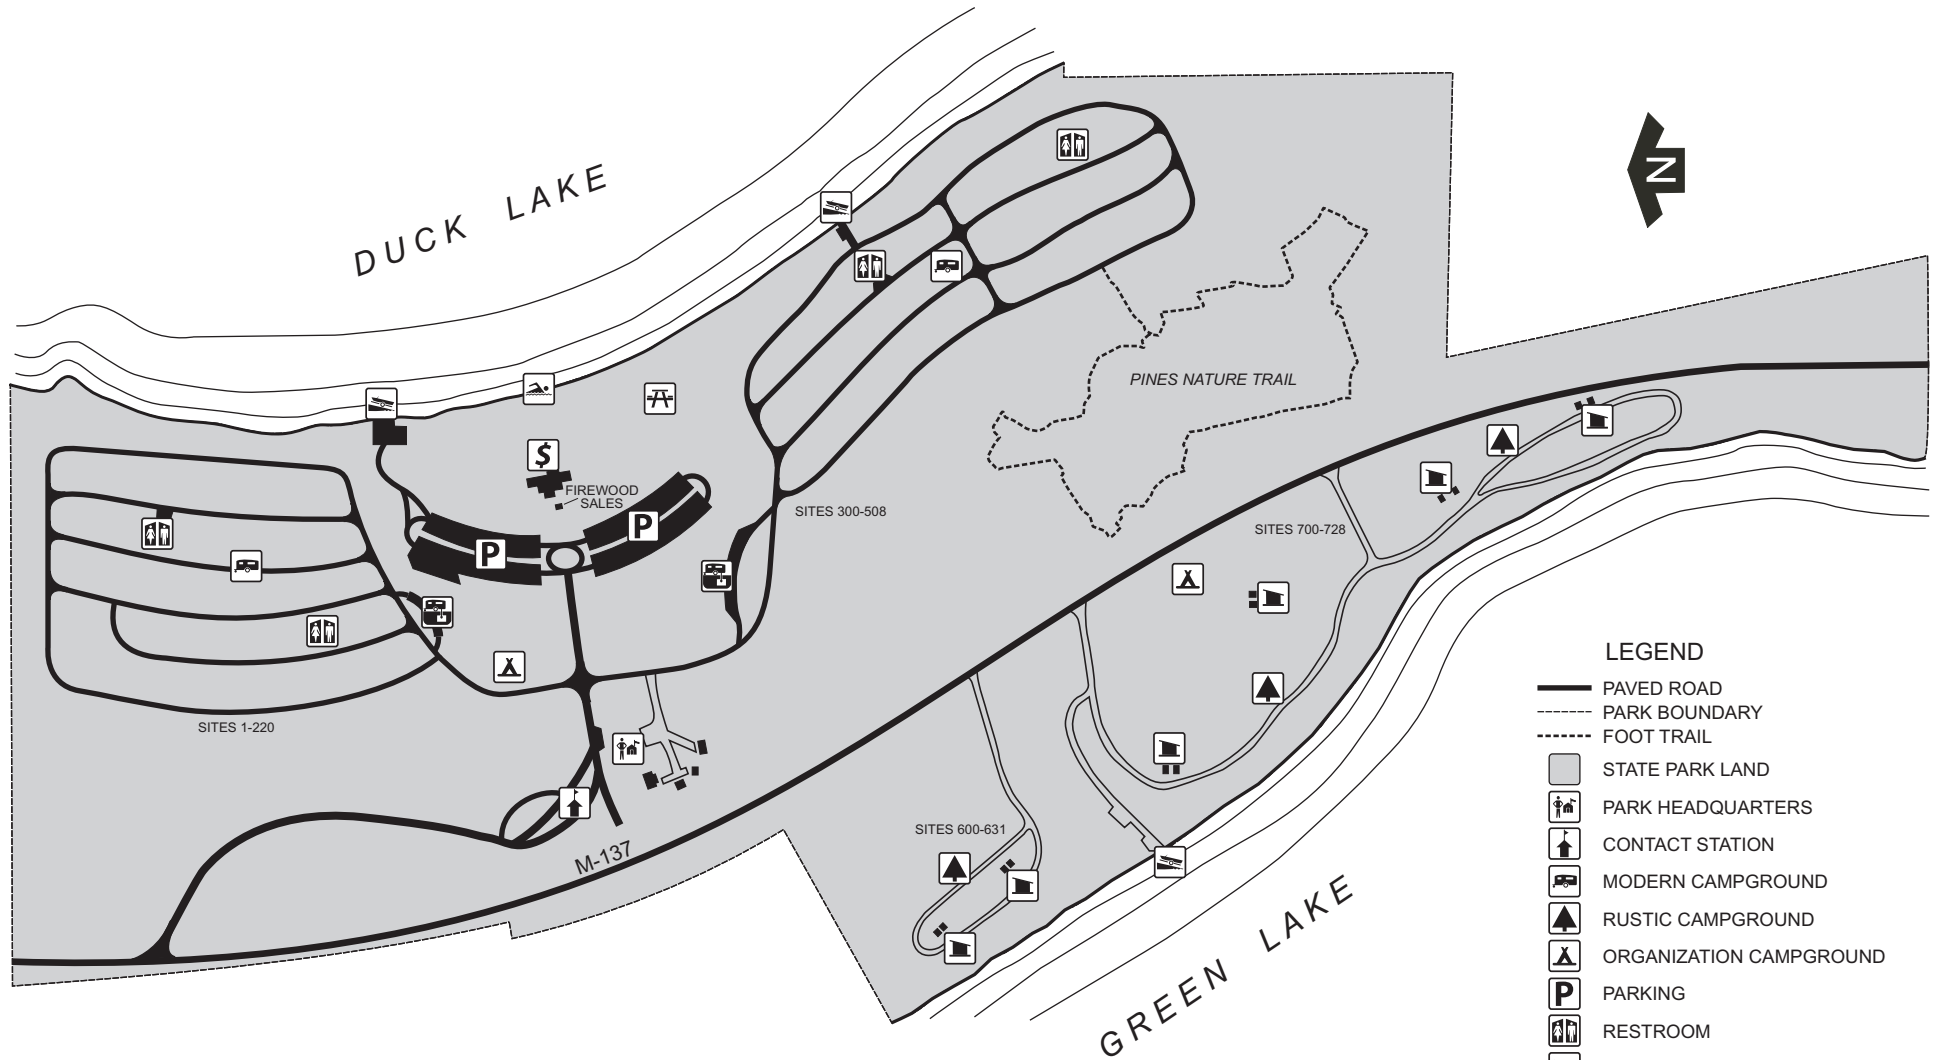

# Interlochen State Park

## LEGEND

- PAVED ROAD
- PARK BOUNDARY
- FOOT TRAIL
- STATE PARK LAND
- PARK HEADQUARTERS
- CONTACT STATION
- MODERN CAMPGROUND
- RUSTIC CAMPGROUND
- ORGANIZATION CAMPGROUND
- PARKING
- RESTROOM
- VAULT TOILET
- SANITATION STATION
- PARK STORE & VIDEO ARCADE
- BEACH
- BOAT LAUNCH
- PICNIC AREA

INTERLOCHEN STATE PARK  
 M-137  
 INTERLOCHEN MI 49643  
 Phone: (231) 276-9511