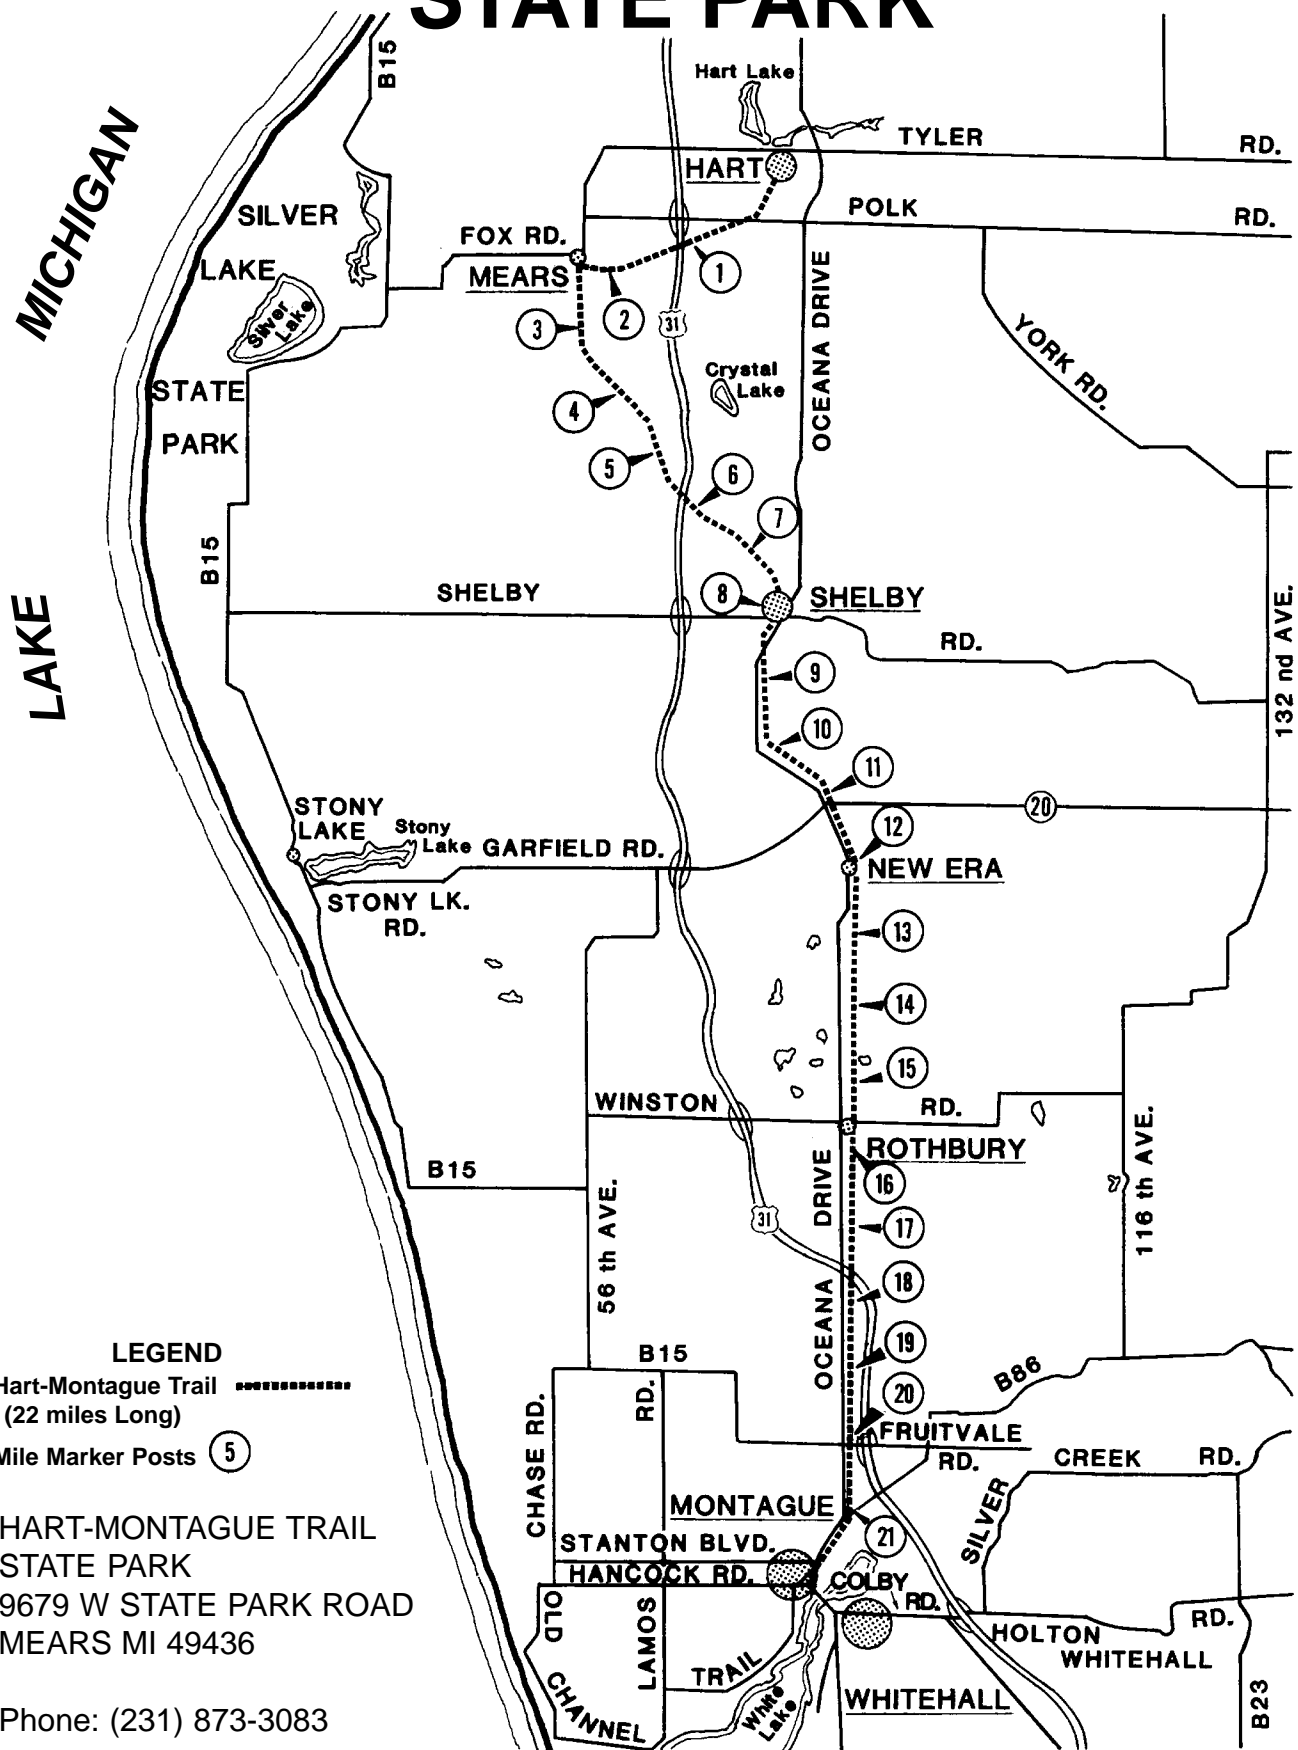

HART-MONTAGUE TRAIL STATE PARK

LEGEND

Hart-Montague Trail
(22 miles Long)

Mile Marker Posts (5)

HART-MONTAGUE TRAIL
STATE PARK
9679 W STATE PARK ROAD
MEARS MI 49436

Phone: (231) 873-3083