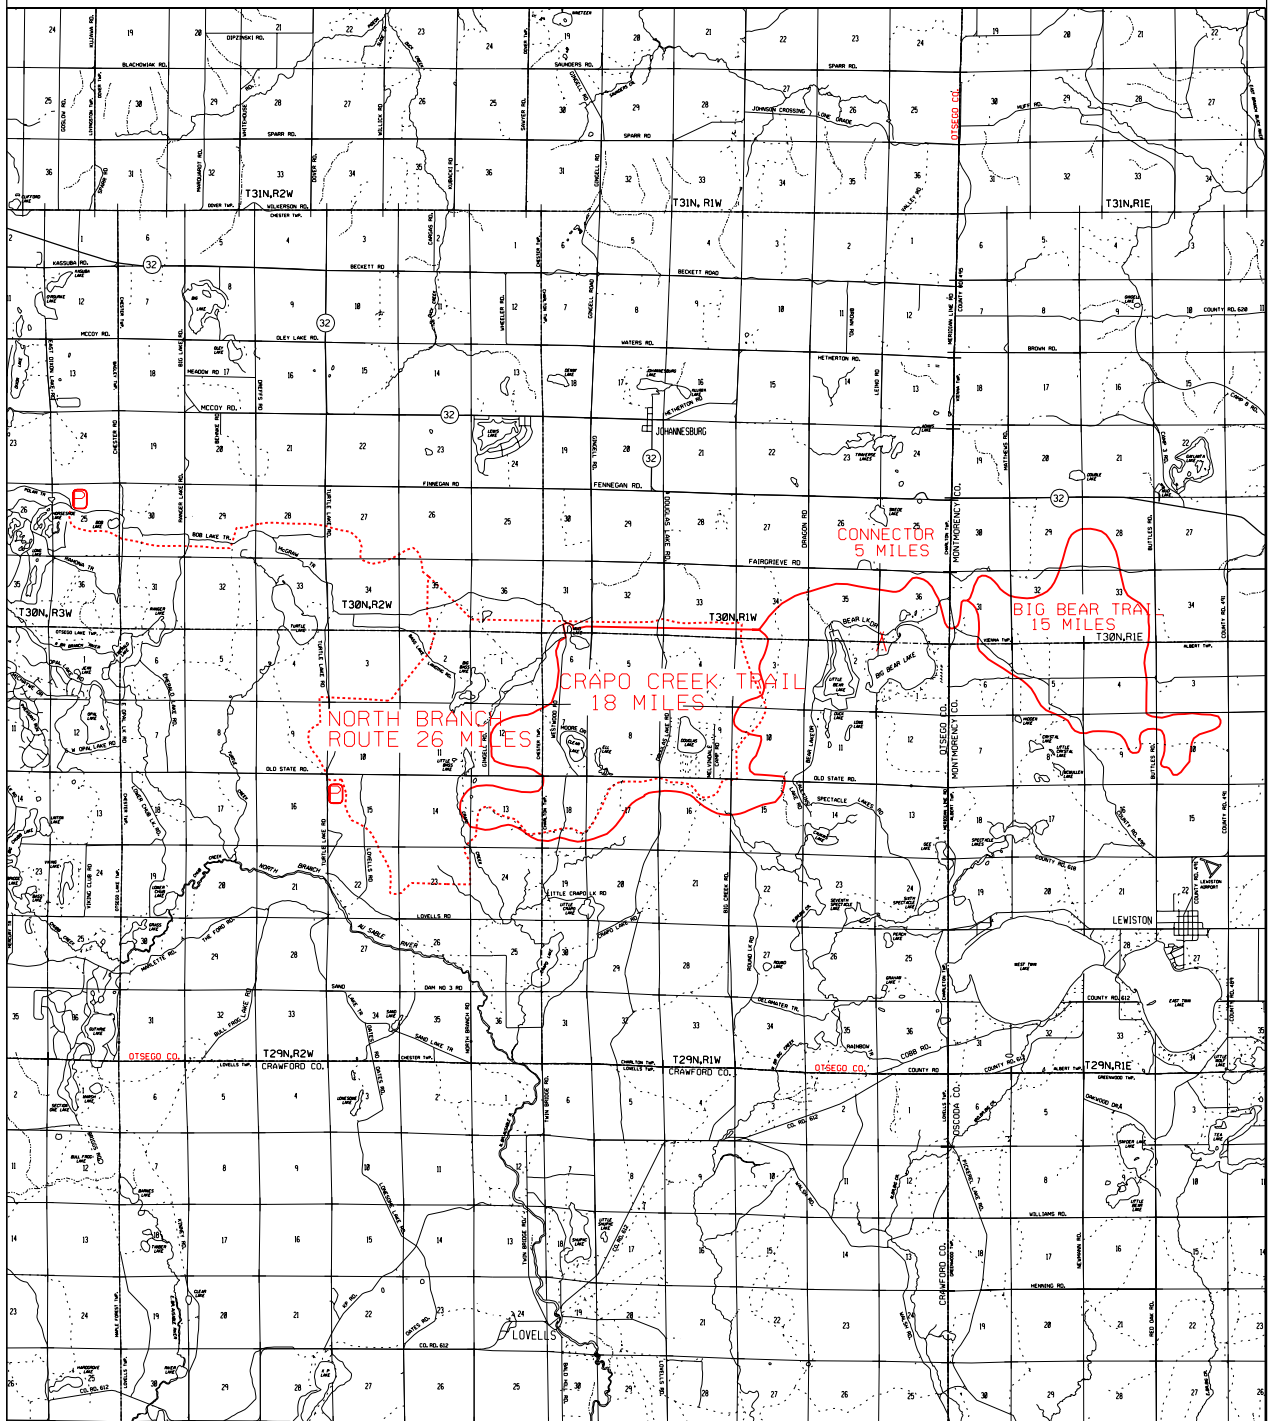

CRAPO CREEK & BIG BEAR TRAILS NORTH BRANCH ROUTE

MONTMORENCY AND OTSEGO COUNTIES

FOREST MANAGEMENT DIVISION

- ORV TRAIL - for ORV's less than 50" in width-off road motorcycles and ATV's. (DNR license required)
- ORV ROUTE - for ORV's of all sizes. (DNR license required unless licensed by Secretary of State)

LEGEND

- PARKING
 - CAMPGROUND
 - GAS - FOOD
- 0 5 1
SCALE IN MILES

LOCATION

MAY 2005

ADVISORY: Trails and Routes have two-way traffic.

DISCLAIMER: Trails shown on this map are an approximate representation of the trail system at the time of publication and may not reflect current ground conditions. **STAY ON SIGNED TRAILS ONLY!**