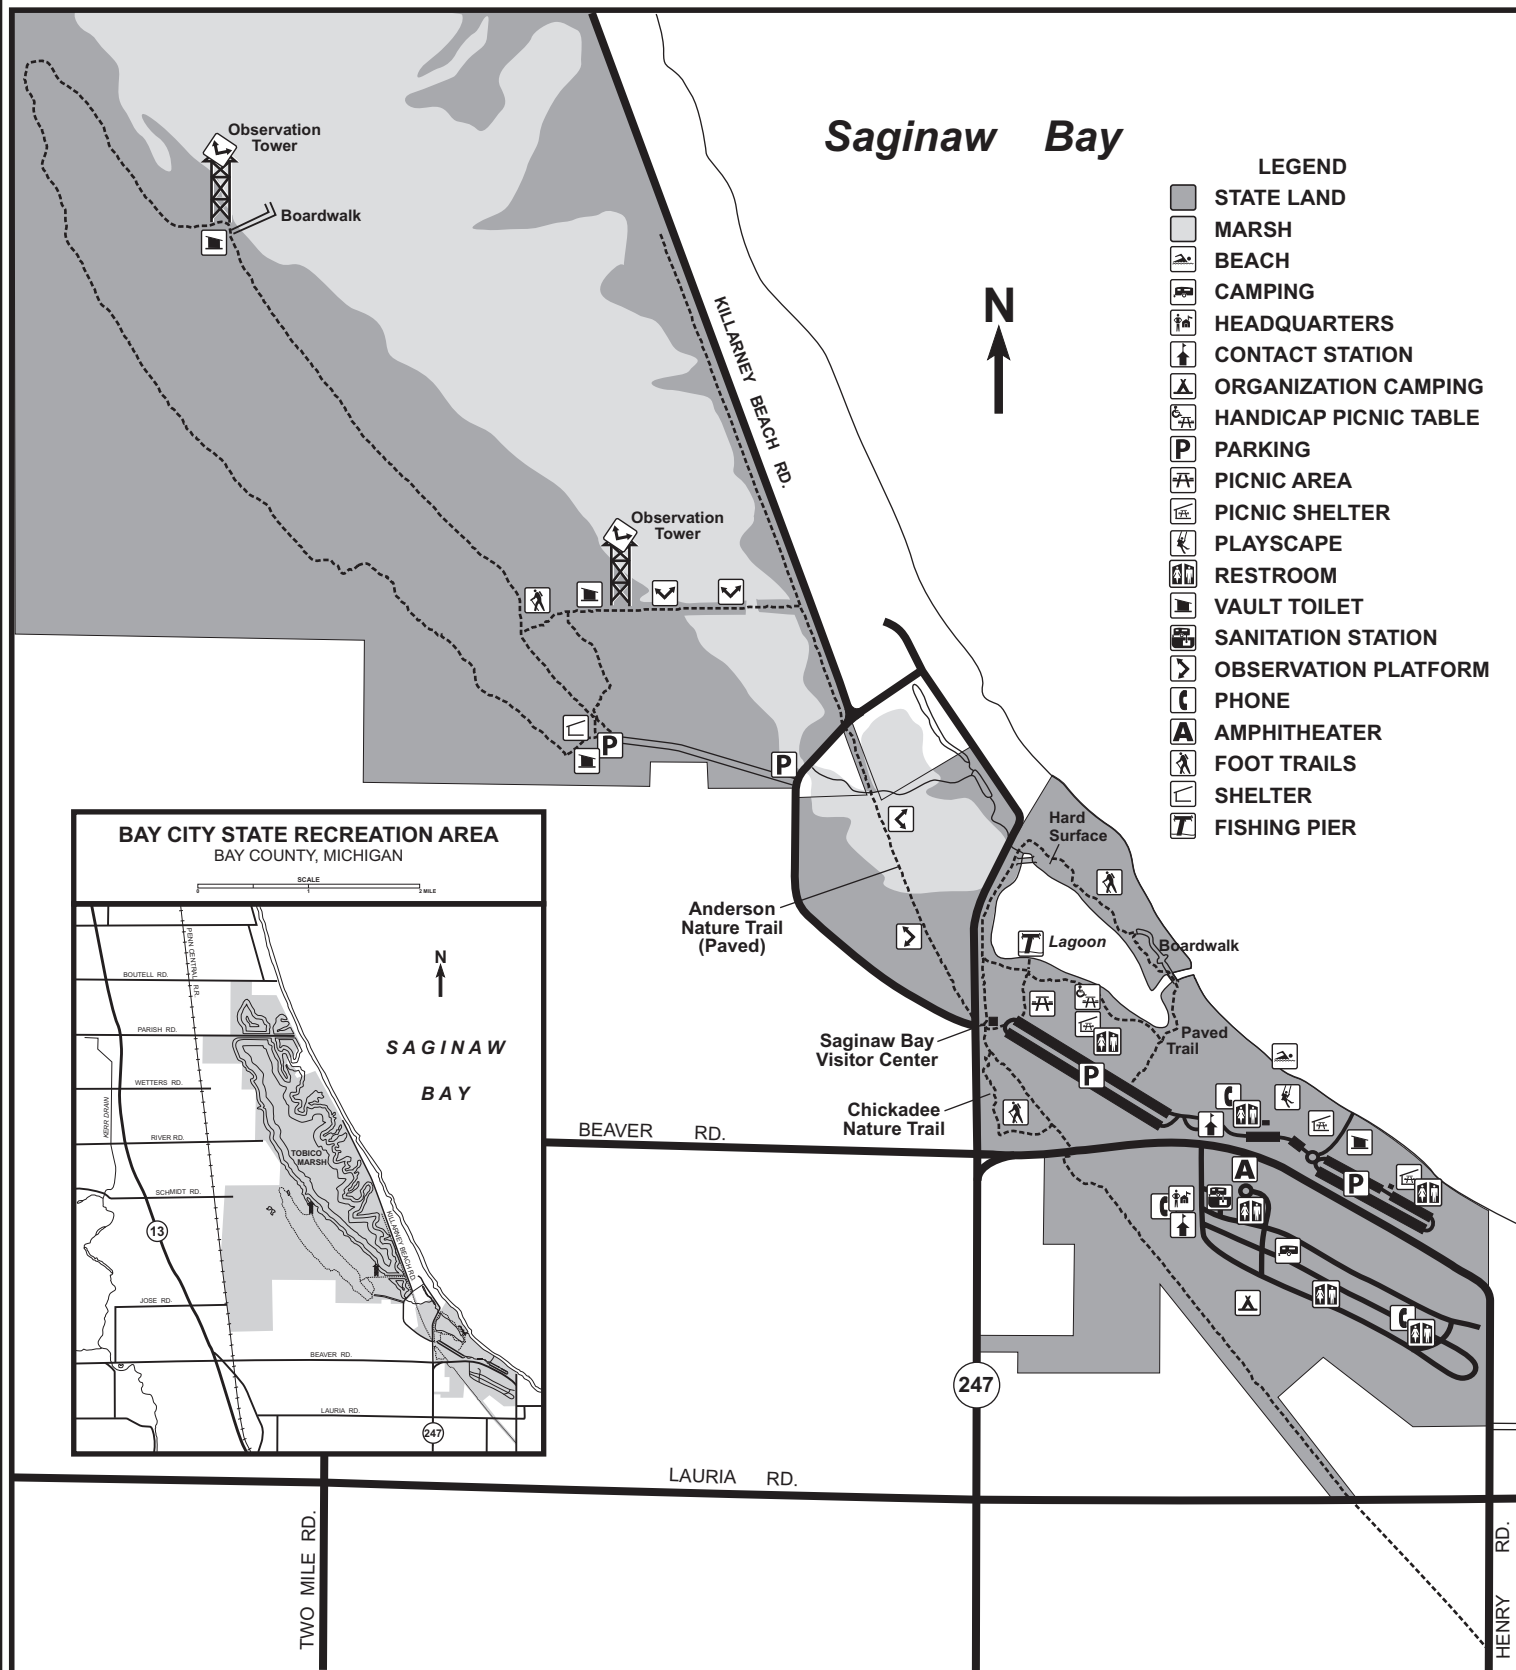

# Bay City State Recreation Area

## LEGEND

- STATE LAND
- MARSH
- BEACH
- CAMPING
- HEADQUARTERS
- CONTACT STATION
- ORGANIZATION CAMPING
- HANDICAP PICNIC TABLE
- PARKING
- PICNIC AREA
- PICNIC SHELTER
- PLAYScape
- RESTROOM
- VAULT TOILET
- SANITATION STATION
- OBSERVATION PLATFORM
- PHONE
- AMPHITHEATER
- FOOT TRAILS
- SHELTER
- FISHING PIER