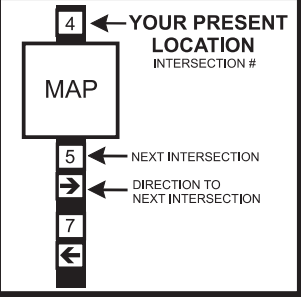

NOTE

HORSES ARE ALLOWED ON HORSE TRAILS ONLY.

BIKES ARE ALLOWED ON HIKING/BIKE TRAILS ONLY.

ATTENTION: AREA IS OPEN TO HUNTING IN SEASON

SLEEPY HOLLOW STATE PARK
7835 EAST PRICE ROAD
LAINGSBURG MI 48848
Phone: (517) 651-6217

LAKE OVID CONTOUR MAPS AND CROSS COUNTRY SKI MAPS ARE AVAILABLE AT THE PARK HEADQUARTERS.

PRICE ROAD

LEGEND

	PAVED ROAD		BEACH
	GRAVEL ROAD		BEACH HOUSE
	HIKING/BIKE TRAIL		BOAT LAUNCH
	HORSE TRAIL		FISHING PIER
	STATE LAND		BOAT CONCESSION
	PARK HEADQUARTERS		PICNIC AREA
	MODERN CAMPING		PICNIC SHELTER
	ORGANIZATIONAL CAMPING		PAY PHONE
	PARKING		DAM
	RESTROOM		
	VAULT TOILET		
	SANITATION STATION