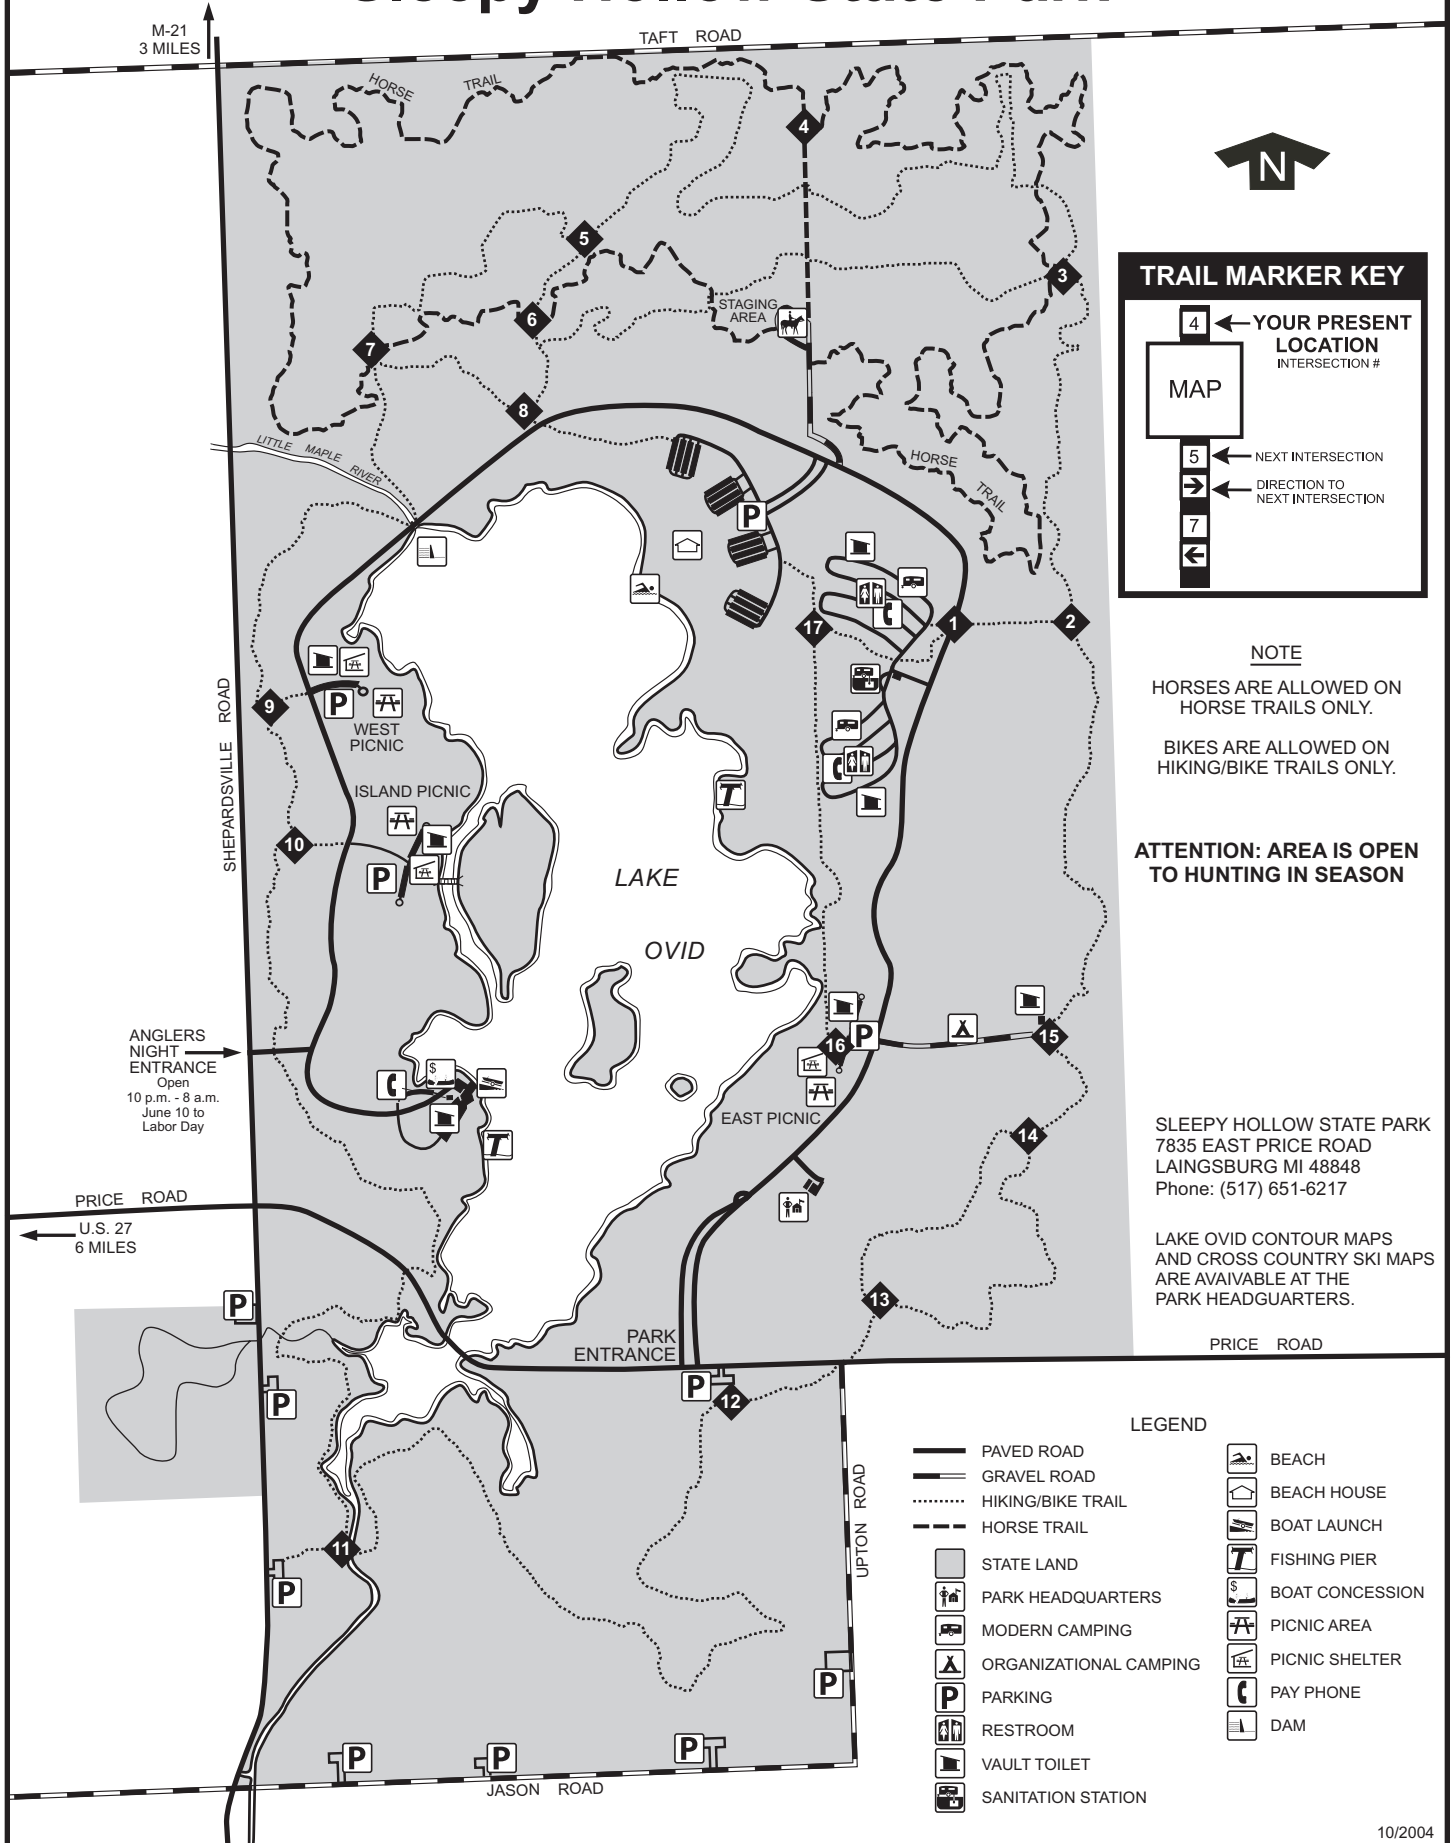

Sleepy Hollow State Park

TRAIL MARKER KEY

NOTE

HORSES ARE ALLOWED ON HORSE TRAILS ONLY.

BIKES ARE ALLOWED ON HIKING/BIKE TRAILS ONLY.

ATTENTION: AREA IS OPEN TO HUNTING IN SEASON

SLEEPY HOLLOW STATE PARK
7835 EAST PRICE ROAD
LAINGSBURG MI 48848
Phone: (517) 651-6217

LAKE OVID CONTOUR MAPS AND CROSS COUNTRY SKI MAPS ARE AVAILABLE AT THE PARK HEADQUARTERS.

PRICE ROAD

LEGEND

- | | | | |
|--|------------------------|--|-----------------|
| | PAVED ROAD | | BEACH |
| | GRAVEL ROAD | | BEACH HOUSE |
| | HIKING/BIKE TRAIL | | BOAT LAUNCH |
| | HORSE TRAIL | | FISHING PIER |
| | STATE LAND | | BOAT CONCESSION |
| | PARK HEADQUARTERS | | PICNIC AREA |
| | MODERN CAMPING | | PICNIC SHELTER |
| | ORGANIZATIONAL CAMPING | | PAY PHONE |
| | PARKING | | DAM |
| | RESTROOM | | |
| | VAULT TOILET | | |
| | SANITATION STATION | | |