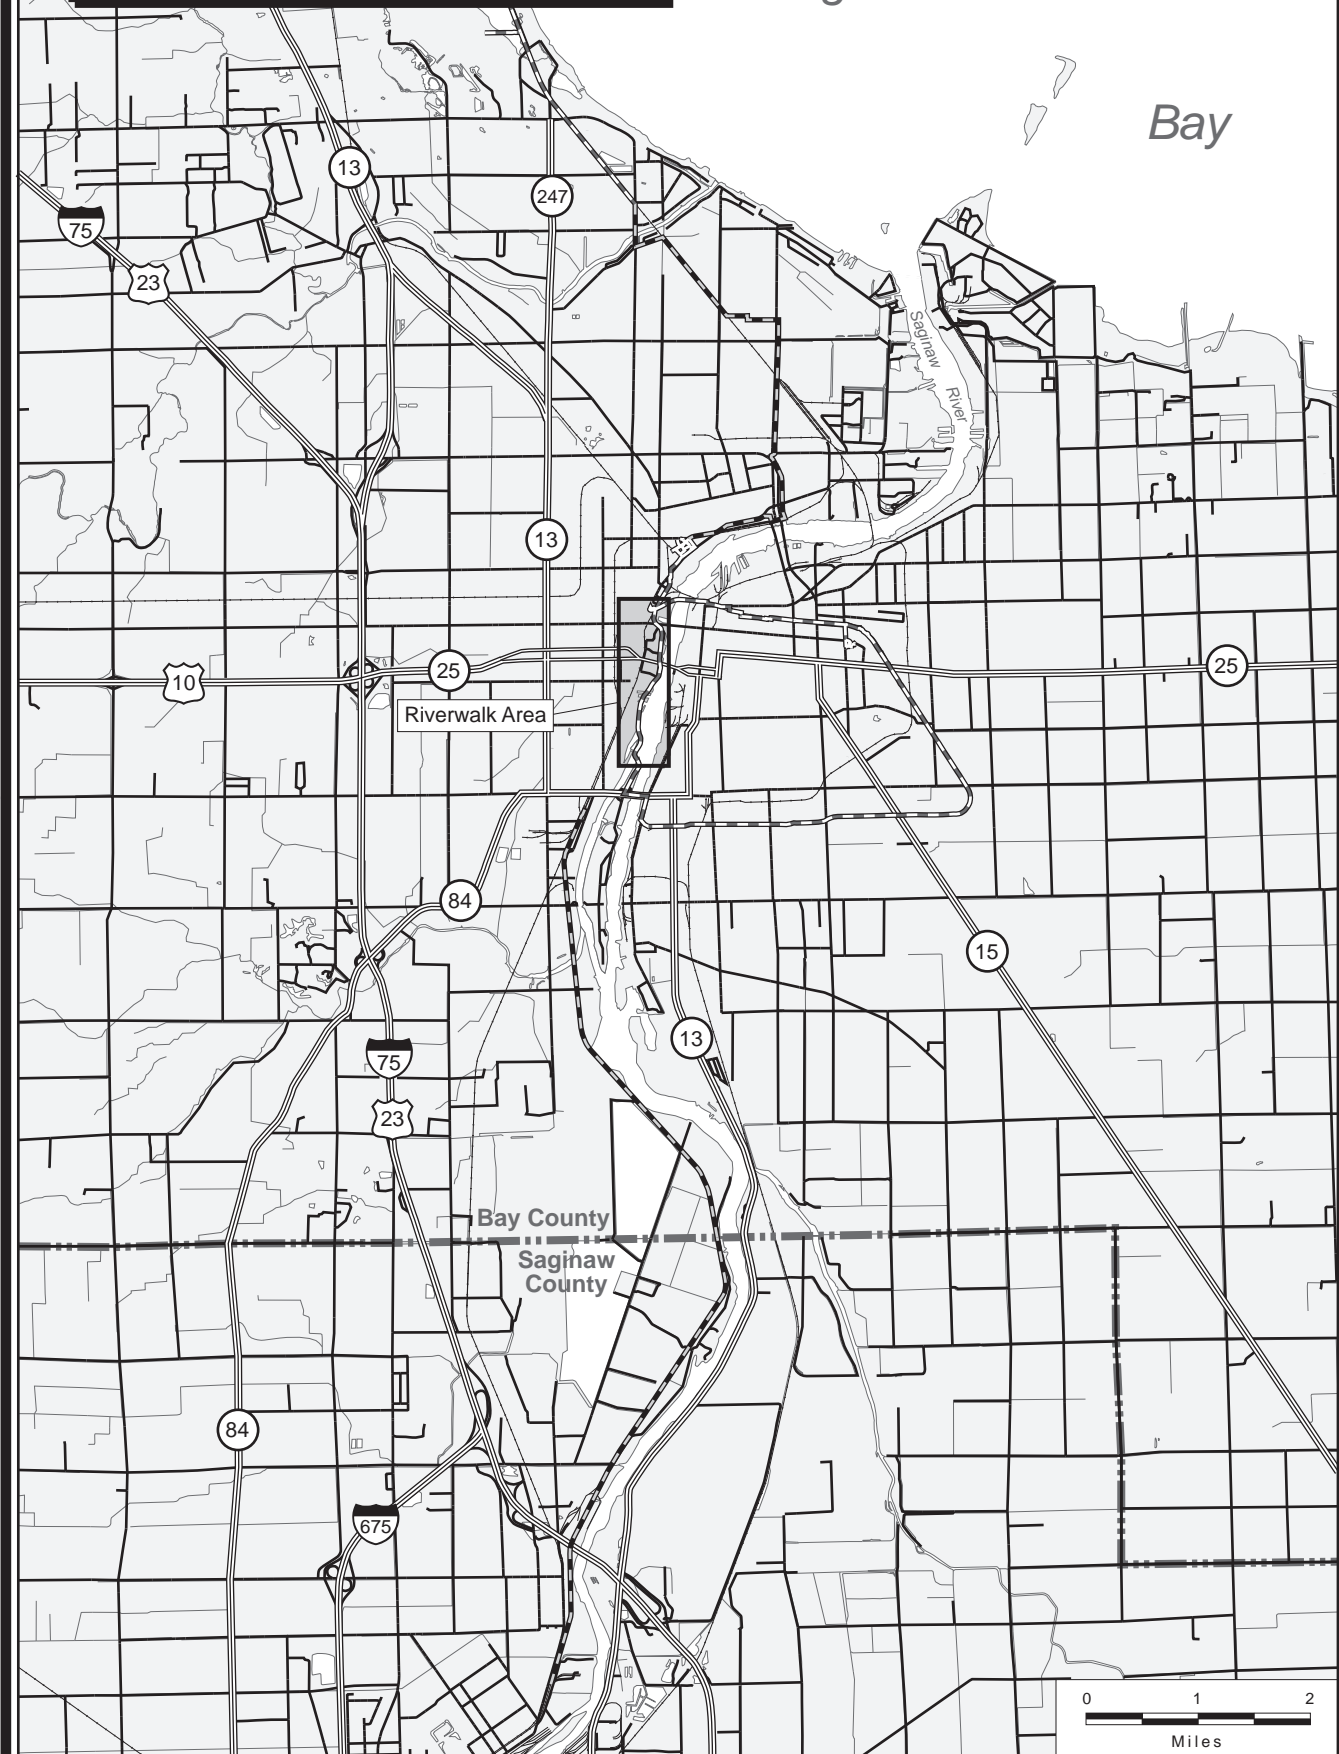

Riverwalk / Railtrail Loop

Bay City / Bay County

Saginaw

Bay

Riverwalk Area

Bay County
Saginaw County