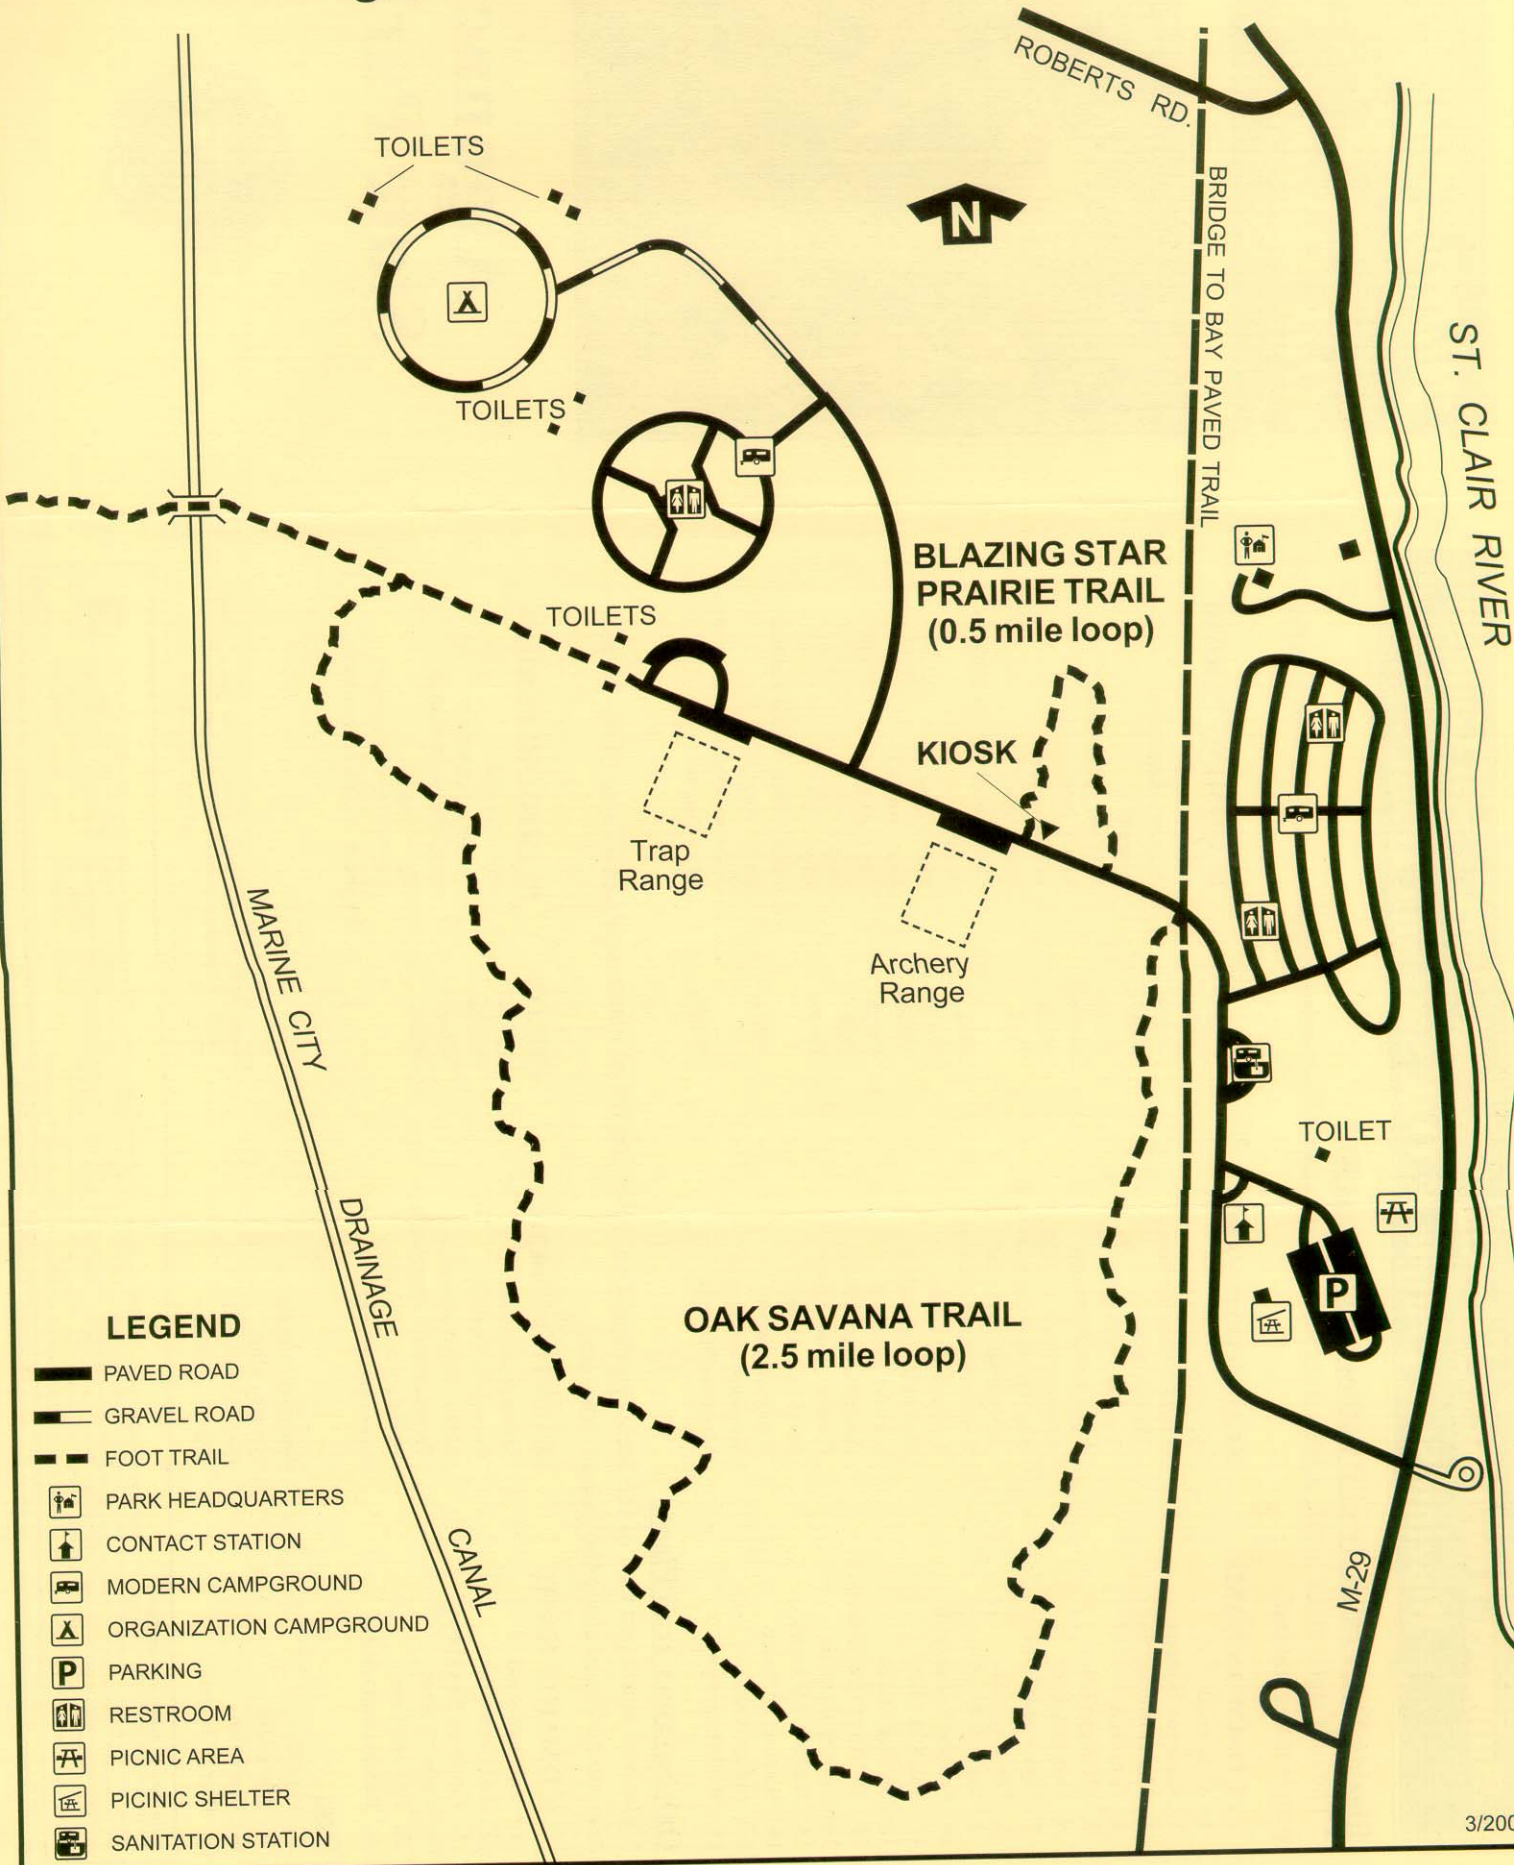

ALGONAC STATE PARK

Blazing Star Prairie Trail & Oak Savanna Trail

LEGEND

- PAVED ROAD
- GRAVEL ROAD
- FOOT TRAIL
- PARK HEADQUARTERS
- CONTACT STATION
- MODERN CAMPGROUND
- ORGANIZATION CAMPGROUND
- PARKING
- RESTROOM
- PICNIC AREA
- PICNIC SHELTER
- SANITATION STATION